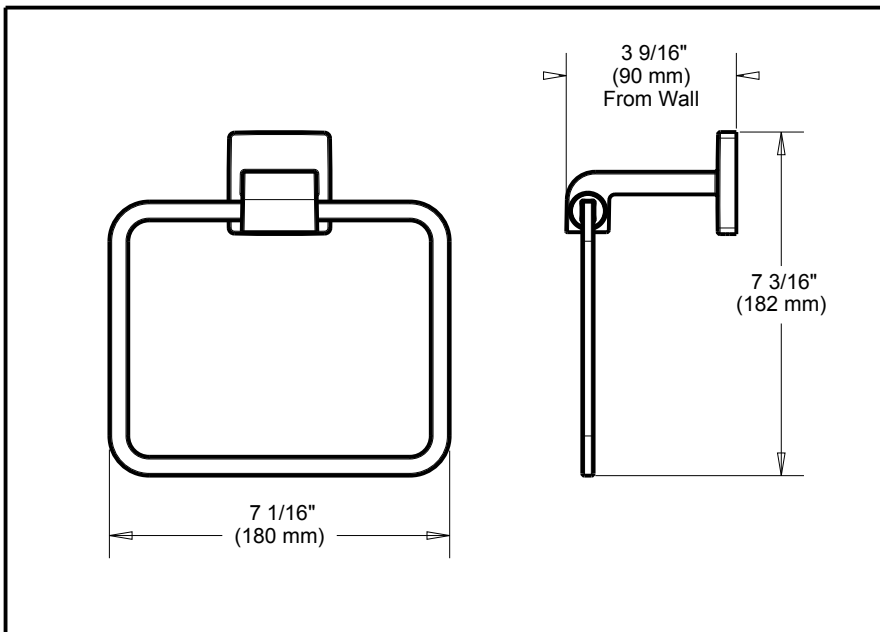

DELTA[®]

ACCESSORIES

- Ara™ Bath Collection
- Towel Ring

Submitted Model No.: _____

Specific Features: _____

STANDARD SPECIFICATIONS:

- Wood blocking is preferable behind all wall surfaces. If wood blocking is not available, the following fasteners are suggested: Tile/Masonry-Plastic or lead Anchors Plaster/drywall-Toggle bolts.
- Mounting hardware and mounting template included with product.