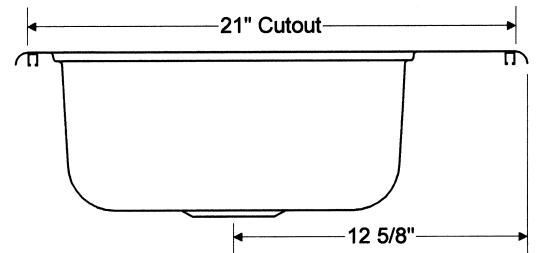

Dimensions shown are for reference. Actual dimensions may vary slightly and should be checked prior to installation.