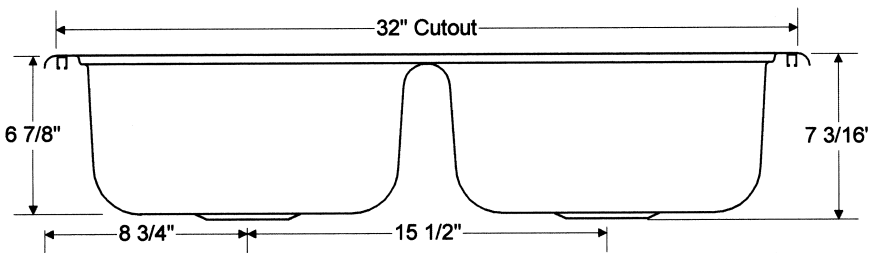

Dimensions shown are for reference. Actual dimensions may vary slightly and should be checked prior to installation.