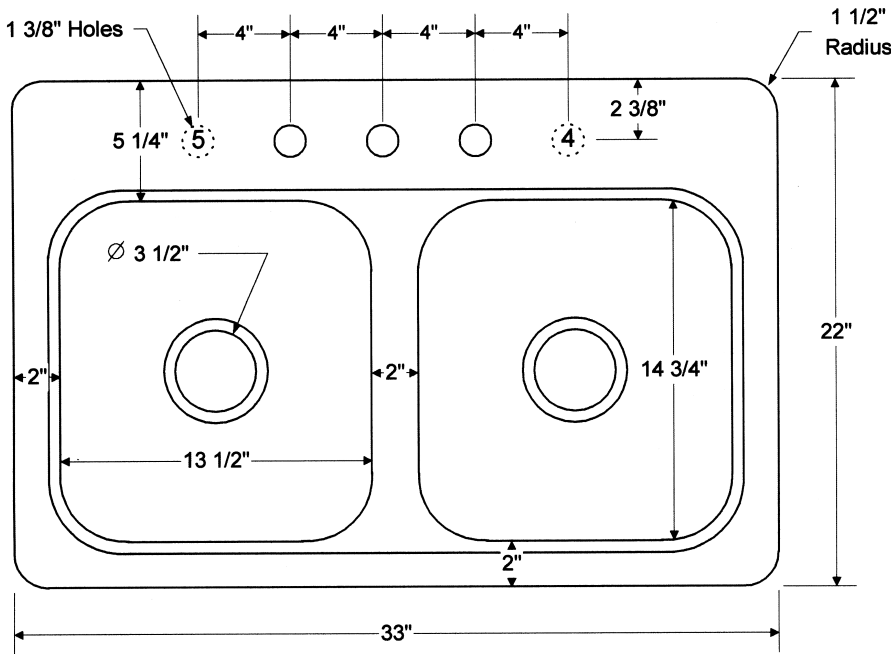

SPECIFICATIONS:

Dimensions: 33" x 22" x 7³/₁₆"
Shipping Weight: Approx. 30 lbs.
Material: Acid resistant
porcelain on steel.

Complies with:
ANSI A112.19.4M
WW-P-541
HUD - FHA - VA

Standard Features:
One piece construction of
heavy gauge seamless steel with
acid resistant porcelain enamel
finish. 7³/₁₆" double bowl depth with
1¹/₂" radius for retro-fit application.

GARNET II SELF-RIMMING DOUBLE BOWL SINK 031-2957, 2958, 2959

Garnet II
Double Bowl Sink
Self-Rimming 33" X 22"
031-2957 3-hole
031-2958 4-hole
031-2959 5-hole
(w/o soap depressions)

All Dimensions ± 1/8" unless otherwise noted.

031-2958.vsd