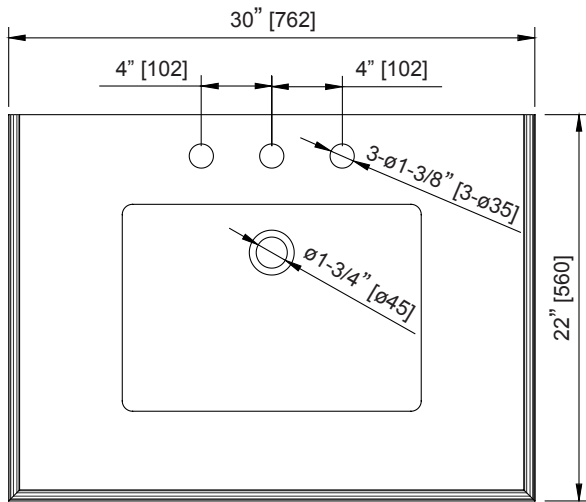

HOME DECORATORS COLLECTION

ABERDEEN 30 OS (E)

Aberdeen Open Shelf Single Vanity
ITEM#:9784500270 MFG#:Aberdeen 30G OS

Measures: inch [millimeter]
Mesures: pouce [millimètre]
Medidas: pulgadas [milímetros]

DIMENSIONS / DIMENSIONES

Installation Manual

- Carefully read the instructions before starting the installation.
- This vanity should be installed by an experienced plumber.
- Drain pipe and drain trap are not supplied. Connect to an existing drain pipe.