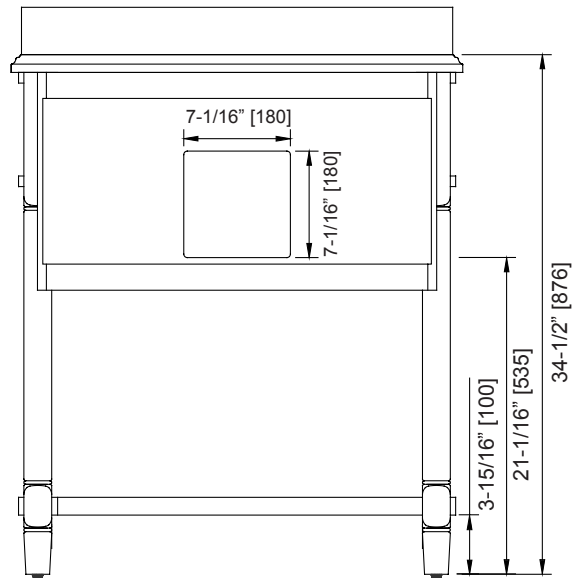

HOME DECORATORS COLLECTION

ABERDEEN 30 OS (E)

Aberdeen Open Shelf Single Vanity
ITEM#:9784500270 MFG#:Aberdeen 30G OS

Measures: inch [millimeter]
Mesures: pouce [millimètre]
Medidas: pulgadas [milímetros]

DIMENSIONS / DIMENSIONES

Installation Manual

- Carefully read the instructions before starting the installation.
- This vanity should be installed by an experienced plumber.
- Drain pipe and drain trap are not supplied. Connect to an existing drain pipe.