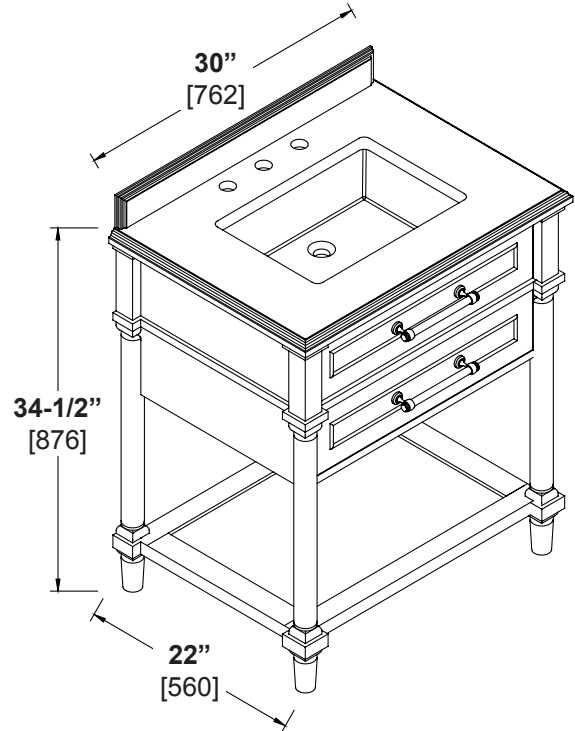

HOME DECORATORS COLLECTION

ABERDEEN 30 OS (E)

Aberdeen Open Shelf Single Vanity
ITEM#:9784500270 MFG#:Aberdeen 30G OS

Measures: inch [millimeter]
Mesures: pouce [millimètre]
Medidas: pulgadas [milímetros]

DIMENSIONS / DIMENSIONES

Installation Manual

- Carefully read the instructions before starting the installation.
- This vanity should be installed by an experienced plumber.
- Drain pipe and drain trap are not supplied. Connect to an existing drain pipe.