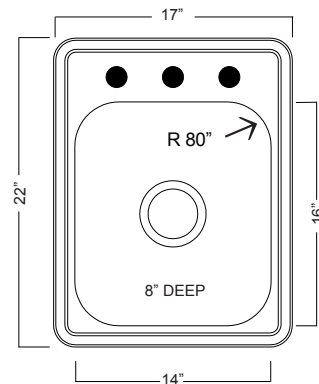

STAINLESS STEEL KITCHEN SINK:**Single Bowl Topmount Series**

- 20 gauge
- Silk deck and bowls
- Center drain wastehole location
- Ultra-Quiet™ sound deadening
- 21" cabinet is recommended minimum
- Limited lifetime warranty
- Shipping weight: 10 lbs

**Compliance Certifications:**

IMPORTANT: Dimensions of fixtures are nominal and may vary within the range of tolerances established by ASME A112.19.3

These measurements are subject to change or cancellation. No responsibility is assumed for use of superseded or voided leaflet.