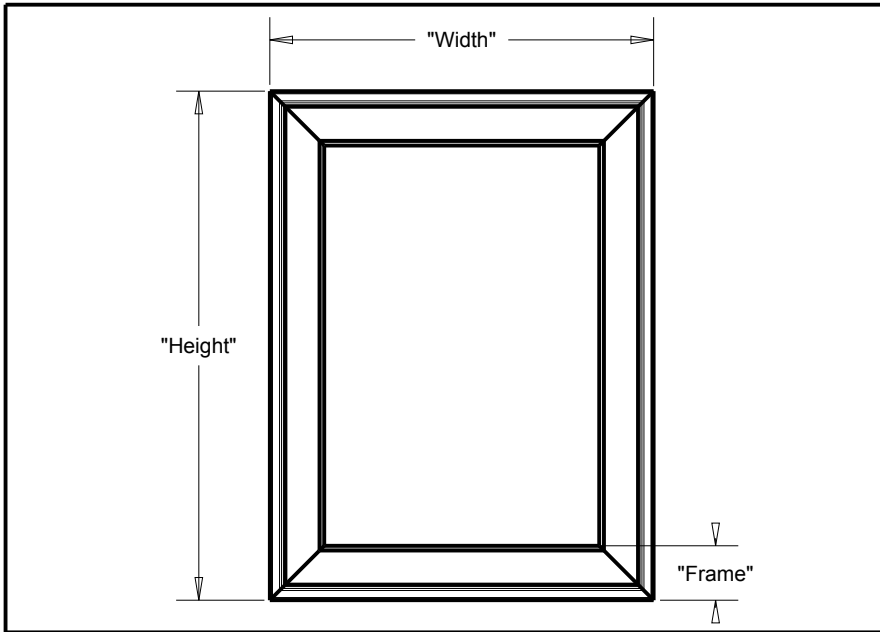

DELTA®

ACCESSORIES

- Delta® Custom Reflections™
- Rectangular Mirror Frame

STANDARD SPECIFICATIONS:

- Expanded Polystyrene Foam

WARRANTY

Delta® and Liberty Hardware work to maintain the highest level of quality in our products. We ask the same of our suppliers and work towards meeting the high quality expectation of all consumers. Our plumbing products are warranted to be free of defects in material and workmanship for five years from date of purchase. Liberty Hardware will, at its election, repair, replace or make appropriate adjustment where Liberty Hardware determines that such defect occurred during normal usage within five (5) years after purchase. Liberty Hardware is not responsible for removal, installation costs, or incidental or consequential losses. Labor charges and/or damage incurred in installation, repair, or replacement of the product, as well as any other kind of loss or damage, are excluded. This warranty is not transferable.

		Height (in)	Width (in)	Frame (in)	Weight (lbs)	Finish
FRMS1-CHL-R	Small Rectangle	23.66	16.42	2.36	2.12	Classic Chrome
FRMS1-GWM-R	Small Rectangle	23.66	16.42	2.36	2.52	Weathered Wood
FRMS1-MBL-R	Small Rectangle	23.66	16.42	2.36	2.17	Matte Black
FRMS1-MOS-R	Small Rectangle	23.66	16.42	2.36	2.27	Stone Mosaic
FRMS1-NKL-R	Small Rectangle	23.66	16.42	2.36	2.55	Vintage Nickel
FRMS1-WHM-R	Small Rectangle	23.66	16.42	2.36	2.55	Matte White
FRMS2-CHL-R	Small Rectangle	28.43	18.82	2.36	2.46	Classic Chrome
FRMS2-GWM-R	Small Rectangle	28.43	18.82	2.36	2.93	Weathered Wood
FRMS2-MBL-R	Small Rectangle	28.43	18.82	2.36	2.53	Matte Black
FRMS2-MOS-R	Small Rectangle	28.43	18.82	2.36	2.96	Stone Mosaic
FRMS2-NKL-R	Small Rectangle	28.43	18.82	2.36	2.96	Vintage Nickel
FRMS2-WHM-R	Small Rectangle	28.43	18.82	2.36	2.96	Matte White
FRMM1-CHL-R	Medium Rectangle	31.42	23.54	2.36	2.82	Classic Chrome
FRMM1-GWM-R	Medium Rectangle	31.42	23.54	2.36	3.37	Weathered Wood
FRMM1-MBL-R	Medium Rectangle	31.42	23.54	2.36	2.91	Matte Black
FRMM1-MOS-R	Medium Rectangle	31.42	23.54	2.36	3.03	Stone Mosaic
FRMM1-NKL-R	Medium Rectangle	31.42	23.54	2.36	3.4	Vintage Nickel
FRMM1-WHM-R	Medium Rectangle	31.42	23.54	2.36	3.4	Matte White
FRMM3-CHL-R	Medium Rectangle	35.55	23.54	3.15	3.99	Classic Chrome
FRMM3-GWM-R	Medium Rectangle	35.55	23.54	3.15	5.1	Weathered Wood