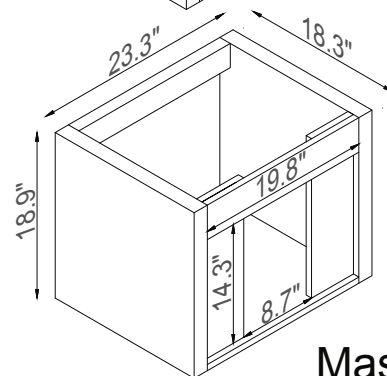

Streamline

Basin

Master Cabinet

K1820-161-24-55