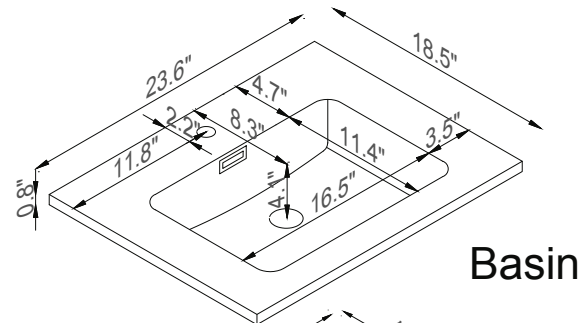

Streamline

Basin

Master Cabinet

K1820-161-24-55