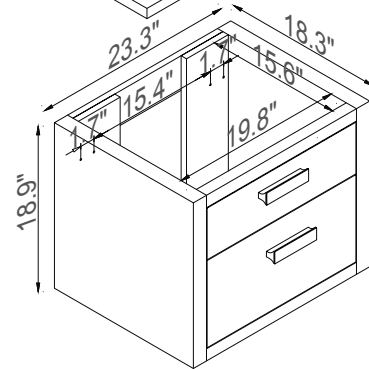

Streamline

Basin

Master Cabinet

K1820-161-24-55