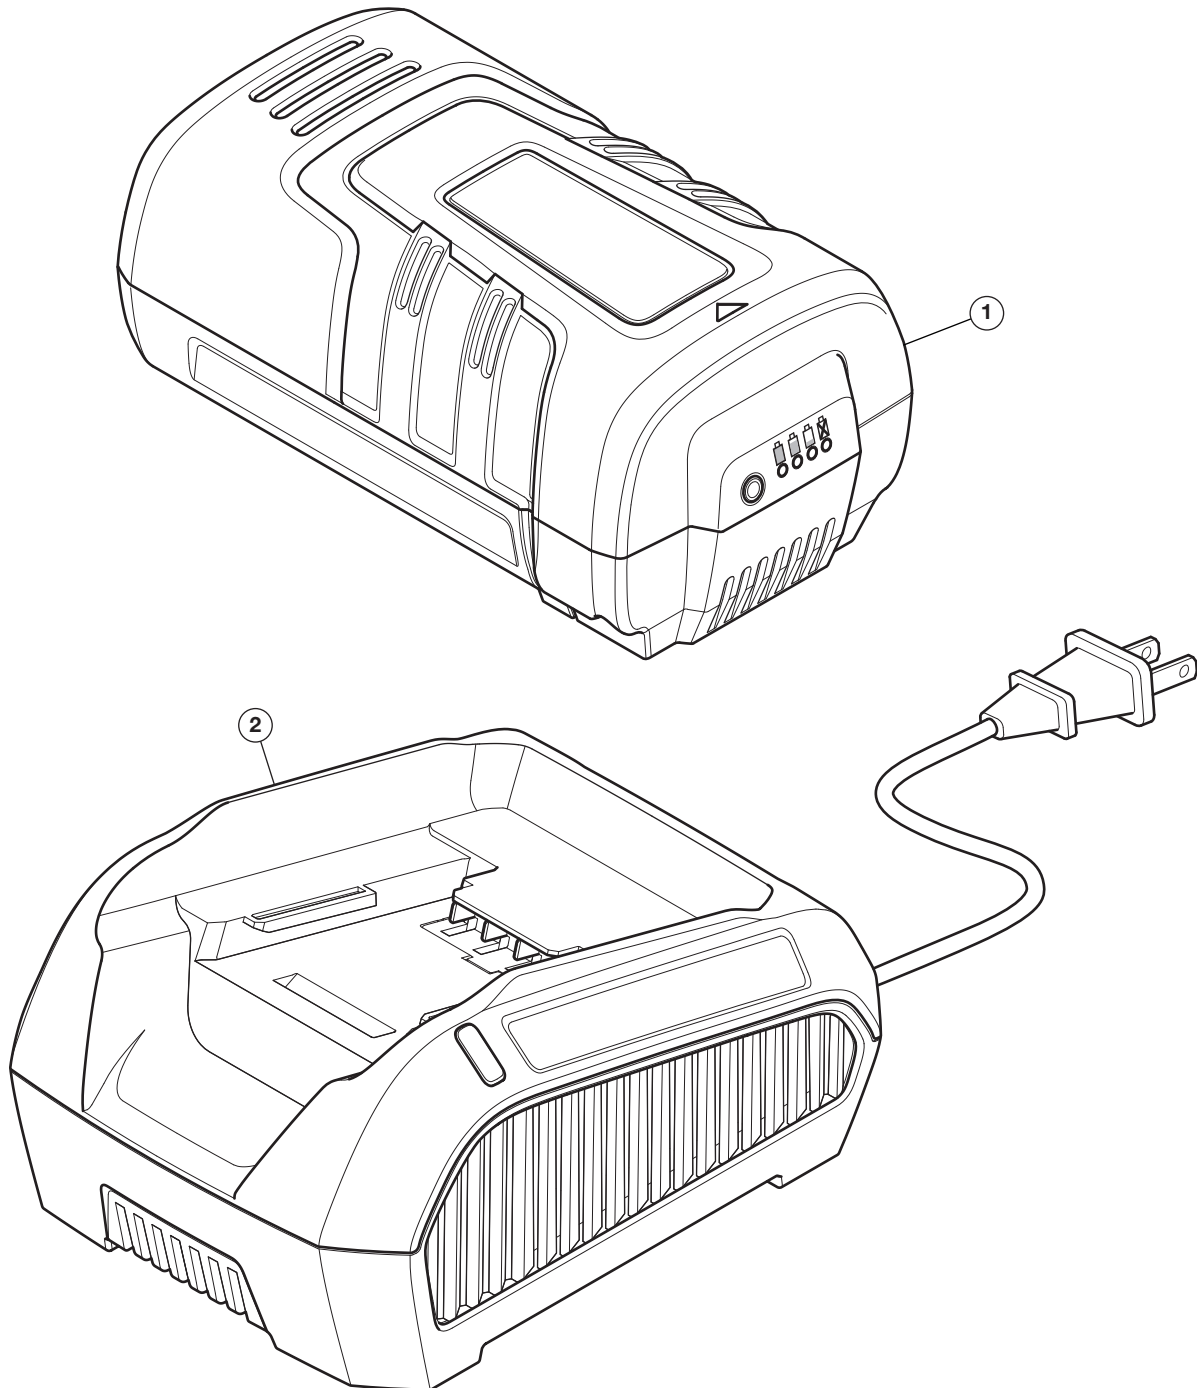

REPLACEMENT PARTS - MODEL RM4030 and RM4030B

CORDLESS BLOWER

PPN 41AN40VG983 and 41AN40VB983

Item	Part No.	Description	* Optional Items
1	49MA25AQ983	2.5 Ah Lithium-Ion Battery*	* 49MA40AQ983 4 Ah Lithium-Ion Battery
2	49MA40VQ983	Charger*	* 49MA50AQ983 5 Ah Lithium-Ion Battery

* Not included in the initial purchase of model RM4030B

REPLACEMENT PARTS - MODEL RM4030 and RM4030B

CORDLESS BLOWER

PPN 41AN40VG983 and 41AN40VB983

Item Part No. Description

1 Q06B887OH18R Blower Tube