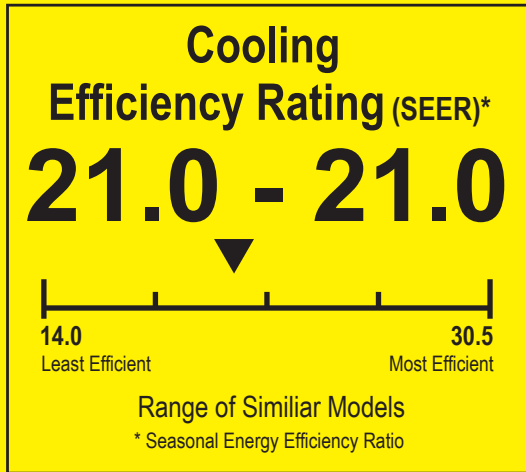

# ENERGYGUIDE

Heat Pump  
Cooling and Heating  
Split System

Panasonic Corporation of North America  
CS-E9NKUAW / CU-E9NKUA  
Heating Capacity 11,200 Btu/h  
Cooling Capacity 8,500 Btu/h

▼▼ This system's efficiency ratings depend on the coil your contractor installs with this unit. The heating efficiency rating will vary slightly in different geographic regions. Ask your contractor for details.