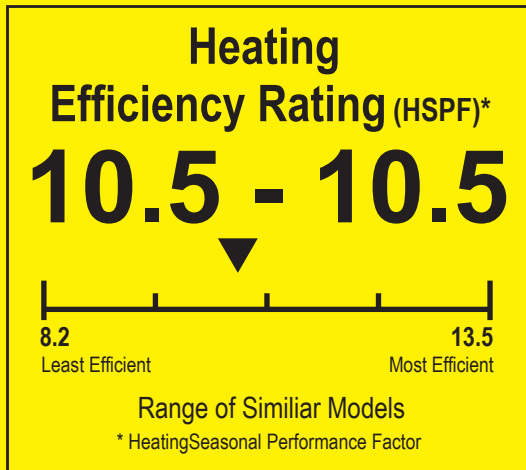

# ENERGYGUIDE

Heat Pump  
Cooling and Heating  
Split System

Panasonic Corporation of North America  
CS-E9NKUAW / CU-E9NKUA  
Heating Capacity 11,200 Btu/h  
Cooling Capacity 8,500 Btu/h

▼▼ This system's efficiency ratings depend on the coil your contractor installs with this unit. The heating efficiency rating will vary slightly in different geographic regions. Ask your contractor for details.