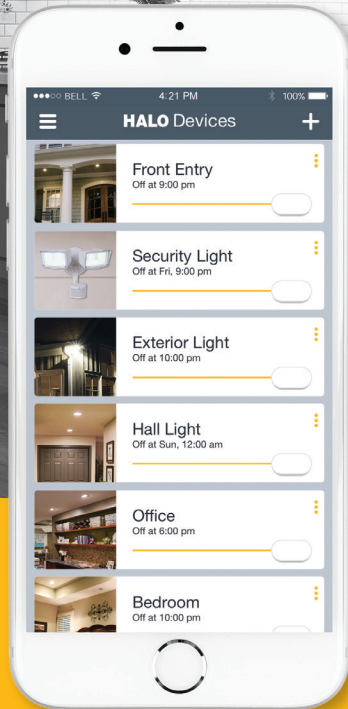

HALOHOME™

Smart Lighting System

HALOHOME™

Simple. Secure. Smart.

Wirelessly control lights from anywhere in your home

Powering Business Worldwide

eaton.com/HaloHome

EATON