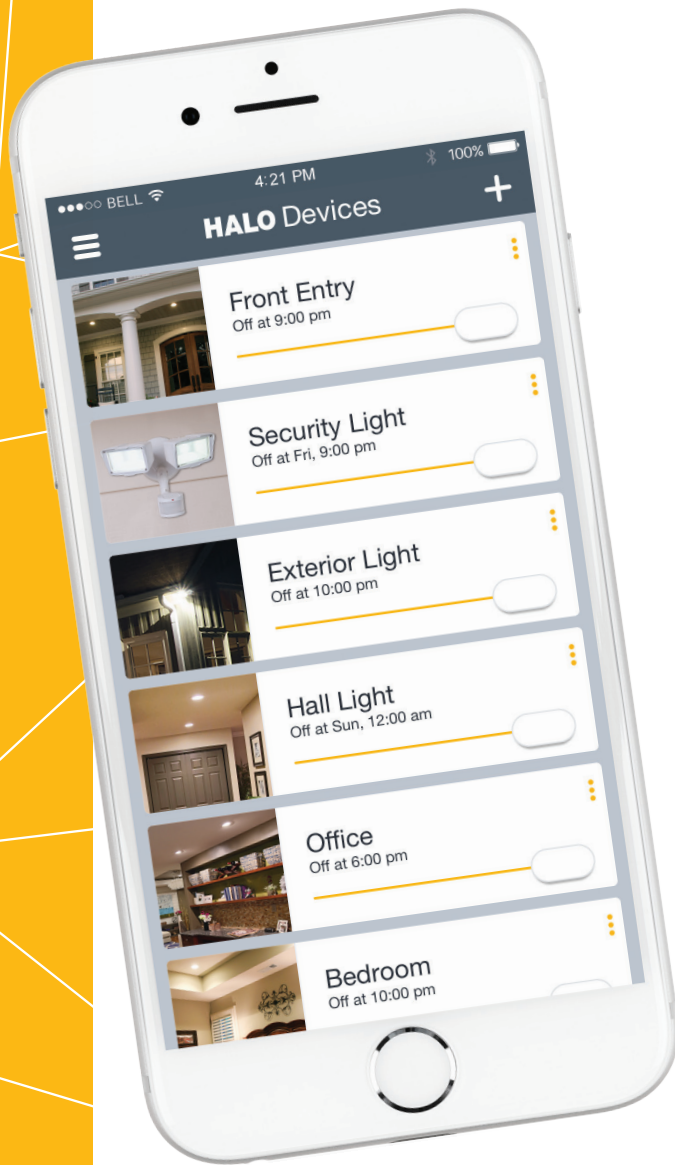

Flexible and scalable

HALO Home is a simple and flexible connected option, with the ability to install as little as one smart light or scale up to control the entire home through the easy-to-use HALO Home app for iOS or Android.

Connect the power of HALO

Smart LED
Light Fixtures

Dimmers

Internet
Access Bridge
(optional)

Mobile & Web
Application

HALO
Market-Leader
residential lighting

Countless ways to Customize

Smarter lighting control at your fingertips

The days of walking across the room to turn on a light are long gone. You can do this (and much more) from your phone, with our easy-to-use mobile app for iOS and Android.

No internet or hub is needed to get started. The app saves the user's preferences and settings to their device, so programming goes off without a hitch -- with or without the Internet, or even having the phone nearby.

And for those who want to control it all from anywhere, there's the Internet Access Bridge. This allows for global access and 24/7 clock synchronization via the home's wireless network and the option to add voice control with Amazon Alexa.