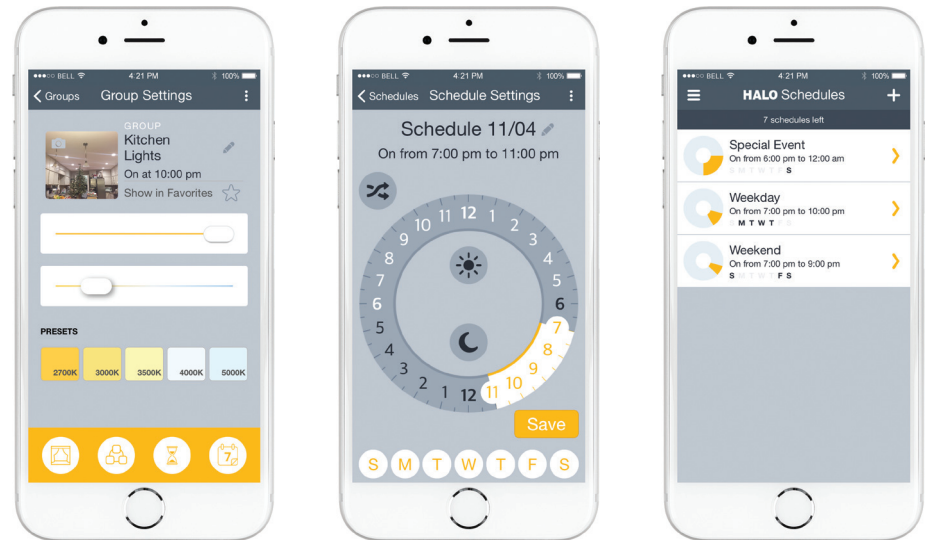

Easy installation

HALO Home connected LED light fixtures are easy to install, and ready to connect to an entire smart lighting system out-of-the-box.

White tuning

The HALO Home smart light fixtures provide the ability to adjust color temperatures (2700K-5000K) throughout the day or set to a desired state.

Connect the power of HALO

Smart LED
Light Fixtures

Dimmers

Internet
Access Bridge
(optional)

Mobile & Web
Application

HALO
Market-Leader
residential lighting

Countless ways to Customize

Smarter lighting control at your fingertips

The days of walking across the room to turn on a light are long gone. You can do this (and much more) from your phone, with our easy-to-use mobile app for iOS and Android.

No internet or hub is needed to get started. The app saves the user's preferences and settings to their device, so programming goes off without a hitch -- with or without the Internet, or even having the phone nearby.

And for those who want to control it all from anywhere, there's the Internet Access Bridge. This allows for global access and 24/7 clock synchronization via the home's wireless network and the option to add voice control with Amazon Alexa.