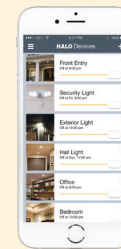

Connect the power of HALO

Smart LED
Light Fixtures

Dimmers

Internet
Access Bridge
(optional)

Mobile & Web
Application

HALO
Market-Leader
residential lighting

Countless ways to Customize

Smarter lighting control at your fingertips

The days of walking across the room to turn on a light are long gone. You can do this (and much more) from your phone, with our easy-to-use mobile app for iOS and Android.

No internet or hub is needed to get started. The app saves the user's preferences and settings to their device, so programming goes off without a hitch -- with or without the Internet, or even having the phone nearby.