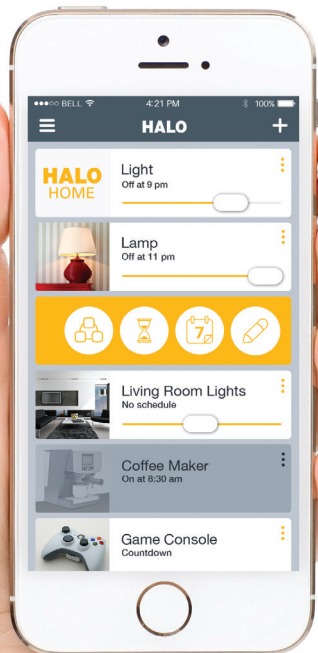

WARM

COOL

< customize to your mood >

For product availability and to learn more: [eaton.com/HALOHome](https://www.eaton.com/HALOHome)

customize with

Smart lighting accessories

With the HALO Home app and Bluetooth Mesh technology, homeowners can control the lighting in their home from a smartphone (even without wireless internet)