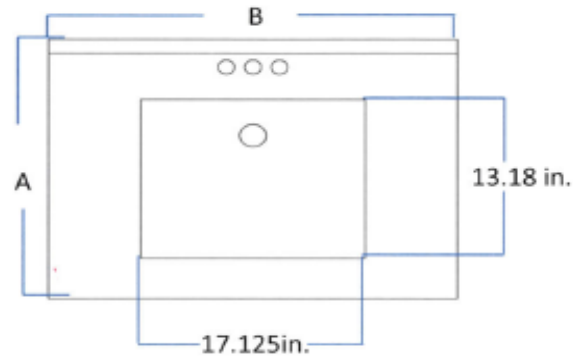

CULTURED MARBLE VANITY TOP

Specifications

- Material Content:** CULTURED MARBLE
- Back splash:** 3 1/2" Integrated
- Color:** SOLID WHITE
- Faucet Holes:** 3 holes, 4" center mount
- Accessory:** Side Splash sold separately

Dimensions

DIMENSIONS TABLE	
Dim.	in.
A	22
B	31, 37, 49

Warranty & Compliances

- Warranty** 5 Year Limited Warranty
- cUPC** Complaint
- CSA** Complaint
- ANSI** ANSI Z124.3 complaint

Order Codes & Finishes/Colors

	View Box	View Box
22" X 25"	554022	557546
22" X 31"	557553	514030
22" X 37"	557561	554048
22" X 49"	557579	554055

22" Side Spalsh

Type:

Job:

Order Code:

Approvals: