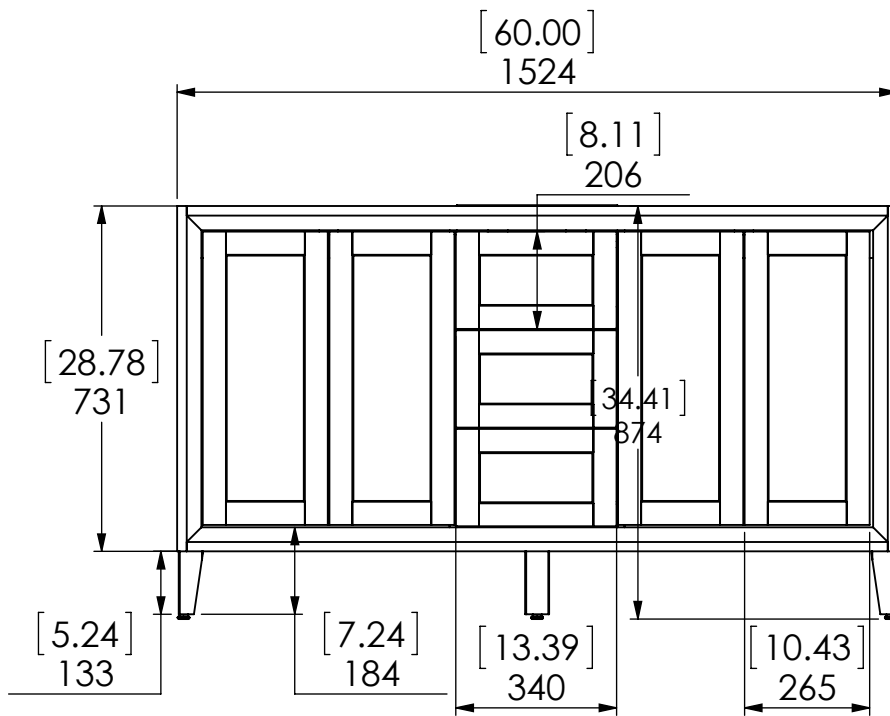

Wood Crafters

SIZE DWG. NO. SHEET 1 OF 2
A Backsplash 61x3.5 REV: **0**

ID	Description	Technology	Status
SEB6122-CE	Home Decorators 61 in. Stone Effects Double Basin Vanity Top in Carrera with White Basins	Stone Effect	Approved for production

UNLESS OTHERWISE SPECIFIED
DIMENSIONS ARE IN MM.
AND (INCHES)
TOLERANCES ARE
+0.125 [3.175] -0.125 [-3.175]
SCALE:1:16

	NAME	DATE
DRAWN	R. Rubio	9/25/17
CHECKED	R. Rubio	9/25/17
ENG APPR.	R. Rubio	9/25/17
MFG APPR.	C. Leal	9/25/17

Wood Crafters		SIZE	DWG. NO.	SHEET 1 OF 1	REV: 0
		A	Vtop SE 61x22 Double Bin		

Top View

Isometric View

Front View

Side View

ITEM:	AU60-BL/GP	REV	A
NAME:	Austell Vanity 60in		

DWR	ARB	04/12/18	MATERIAL:	Plywood 15mm
REV	R&D	04/12/18		
APP	ING	04/12/18		
ESCALA: 1:20	MODEL:	Austell Vanity 60 in		