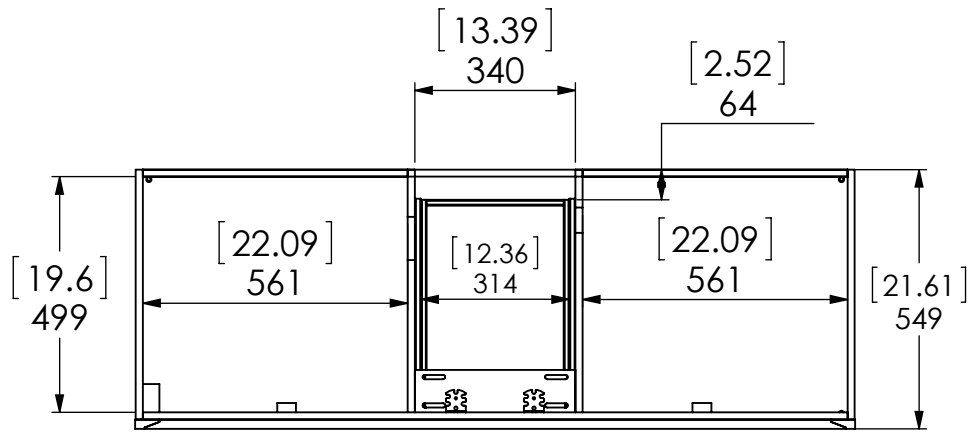

Wood Crafters

SIZE DWG. NO. SHEET 1 OF 2
A Backsplash 61x3.5 REV: **0**

ID	Description	Technology	Status
SEB6122-CE	Home Decorators 61 in. Stone Effects Double Basin Vanity Top in Carrera with White Basins	Stone Effect	Approved for production

UNLESS OTHERWISE SPECIFIED
DIMENSIONS ARE IN MM.
AND (INCHES)
TOLERANCES ARE
+0.125 [3.175] -0.125 [-3.175]
SCALE:1:16

	NAME	DATE
DRAWN	R. Rubio	9/25/17
CHECKED	R. Rubio	9/25/17
ENG APPR.	R. Rubio	9/25/17
MFG APPR.	C. Leal	9/25/17

Wood Crafters		SIZE	DWG. NO.	SHEET 1 OF 1	REV: 0
		A	Vtop SE 61x22 Double Bin		

Top View

Isometric View

Front View

Side View

ITEM:	AU60-BL/GP	REV	A
NAME:	Austell Vanity 60in		

DWR	ARB	04/12/18	MATERIAL:	Plywood 15mm
REV	R&D	04/12/18		
APP	ING	04/12/18		
ESCALA: 1:20	MODEL:	Austell Vanity 60 in		