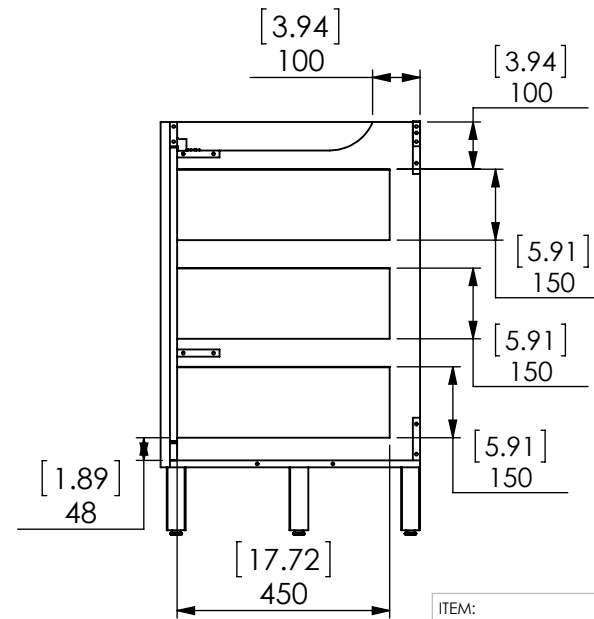

UNLESS OTHERWISE SPECIFIED
DIMENSIONS ARE IN MM.
AND (INCHES)
TOLERANCES ARE
+0.125 [3.175] -0.125 [-3.175]
SCALE:1:16

	NAME	DATE
DRAWN	R. Rubio	9/25/17
CHECKED	R. Rubio	9/25/17
ENG APPR.	R. Rubio	9/25/17
MFG APPR.	C. Leal	9/25/17

Wood Crafters		SIZE	DWG. NO.	SHEET 1 OF 1	REV: 0
		A	Vtop SE 61x22 Double Bin		

Top View

Isometric View

Front View

Side View

ITEM:	AU60-BL/GP	REV	A
NAME:	Austell Vanity 60in		

DWR	ARB	04/12/18	MATERIAL:	Plywood 15mm
REV	R&D	04/12/18		
APP	ING	04/12/18		
ESCALA: 1:20	MODEL:	Austell Vanity 60 in		