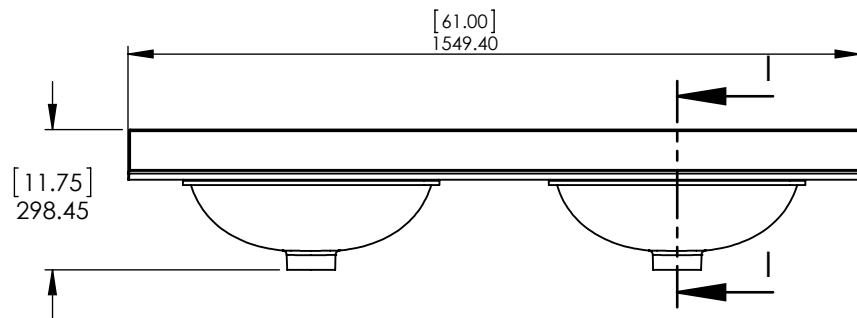

ID	Description	Technology	Status
SEB6122-CE	Home Decorators 61 in. Stone Effects Double Basin Vanity Top in Carrera with White Basins	Stone Effect	Approved for production

Rev #	Approved by	Change
0	R. Rubio	Released

NOTE: MAX. WARPAGE
TOLERANCE 1/8"

PROPRIETARY AND CONFIDENTIAL
THE INFORMATION CONTAINED IN THIS DRAWING IS THE SOLE PROPERTY OF WOODCRAFTERS. ANY REPRODUCTION IN PART OR AS A WHOLE WITHOUT THE WRITTEN PERMISSION OF WOODCRAFTERS IS PROHIBITED.

UNLESS OTHERWISE SPECIFIED
DIMENSIONS ARE IN MM.
AND (INCHES)
TOLERANCES ARE
+0.125 [3.175] -0.125 [-3.175]
SCALE:1:16

	NAME	DATE
DRAWN	R. Rubio	9/25/17
CHECKED	R. Rubio	9/25/17
ENG APPR.	R. Rubio	9/25/17
MFG APPR.	C. Leal	9/25/17

Wood Crafters		SIZE	DWG. NO.	SHEET 1 OF 1	REV: 0
		A	Vtop SE 61x22 Double Bin