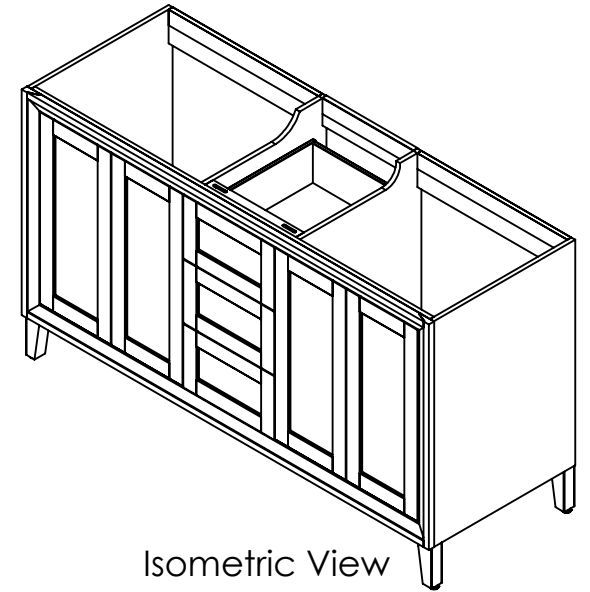

ITEM:	AU60-BL/GP	REV	A
NAME:	Austell Vanity 60in		

DWR	ARB	04/12/18	MATERIAL:	Plywood 15mm
REV	R&D	04/12/18		
APP	ING	04/12/18		
ESCALA: 1:20	MODEL:	Austell Vanity 60 in