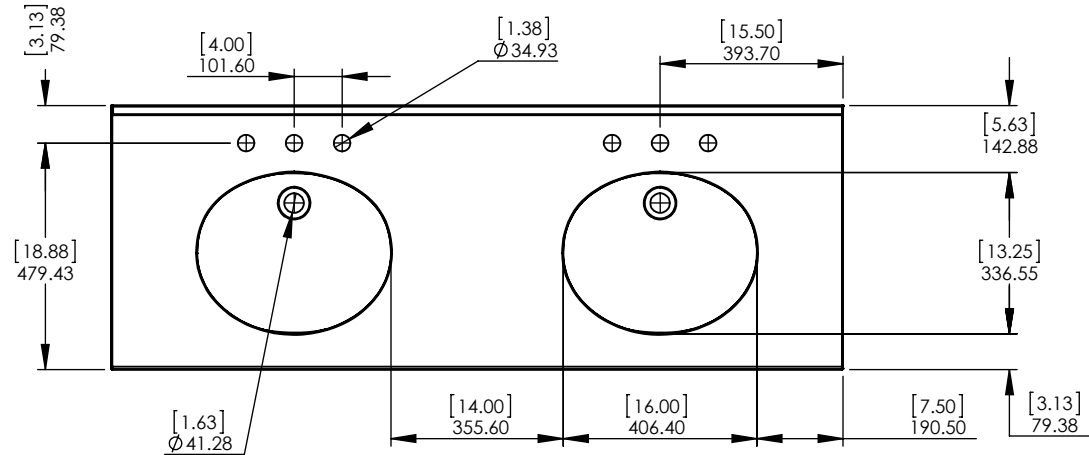

ID	Description	Technology	Status
SEB6122-CE	Home Decorators 61 in. Stone Effects Double Basin Vanity Top in Carrera with White Basins	Stone Effect	Approved for production

Rev #	Approved by	Change
0	R. Rubio	Released

NOTE: MAX. WARPAGE
TOLERANCE 1/8"

PROPRIETARY AND CONFIDENTIAL
THE INFORMATION CONTAINED IN THIS DRAWING IS THE SOLE PROPERTY OF WOODCRAFTERS. ANY REPRODUCTION IN PART OR AS A WHOLE WITHOUT THE WRITTEN PERMISSION OF WOODCRAFTERS IS PROHIBITED.

UNLESS OTHERWISE SPECIFIED
DIMENSIONS ARE IN MM.
AND (INCHES)
TOLERANCES ARE
+0.125 [3.175] -0.125 [-3.175]
SCALE:1:16

	NAME	DATE
DRAWN	R. Rubio	9/25/17
CHECKED	R. Rubio	9/25/17
ENG APPR.	R. Rubio	9/25/17
MFG APPR.	C. Leal	9/25/17

Wood Crafters		SIZE	DWG. NO.	SHEET 1 OF 1	REV: 0
		A	Vtop SE 61x22 Double Bin