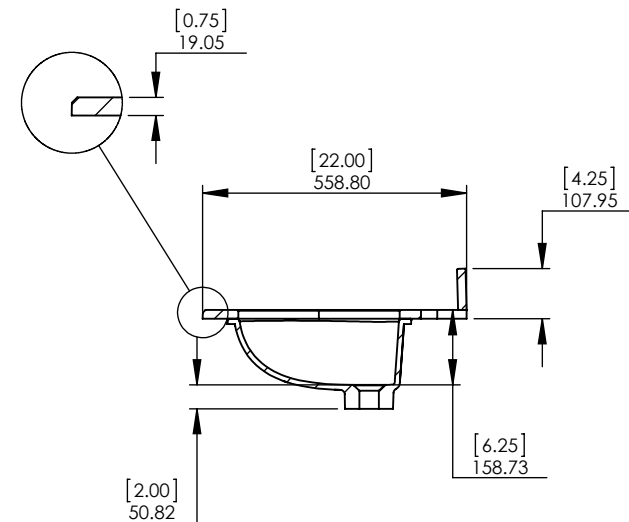

ID	Description	Technology	Status
SEB6122-CE	Home Decorators 61 in. Stone Effects Double Basin Vanity Top in Carrera with White Basins	Stone Effect	Approved for production

Rev #	Approved by	Change
0	R. Rubio	Released

NOTE: MAX. WARPAGE
TOLERANCE 1/8"

PROPRIETARY AND CONFIDENTIAL
THE INFORMATION CONTAINED IN THIS DRAWING IS THE SOLE PROPERTY OF WOODCRAFTERS. ANY REPRODUCTION IN PART OR AS A WHOLE WITHOUT THE WRITTEN PERMISSION OF WOODCRAFTERS IS PROHIBITED.

UNLESS OTHERWISE SPECIFIED
DIMENSIONS ARE IN MM.
AND (INCHES)
TOLERANCES ARE
+0.125 [3.175] -0.125 [-3.175]
SCALE:1:16

	NAME	DATE
DRAWN	R. Rubio	9/25/17
CHECKED	R. Rubio	9/25/17
ENG APPR.	R. Rubio	9/25/17
MFG APPR.	C. Leal	9/25/17

Wood Crafters		SIZE	DWG. NO.	SHEET 1 OF 1	REV: 0
		A	Vtop SE 61x22 Double Bin