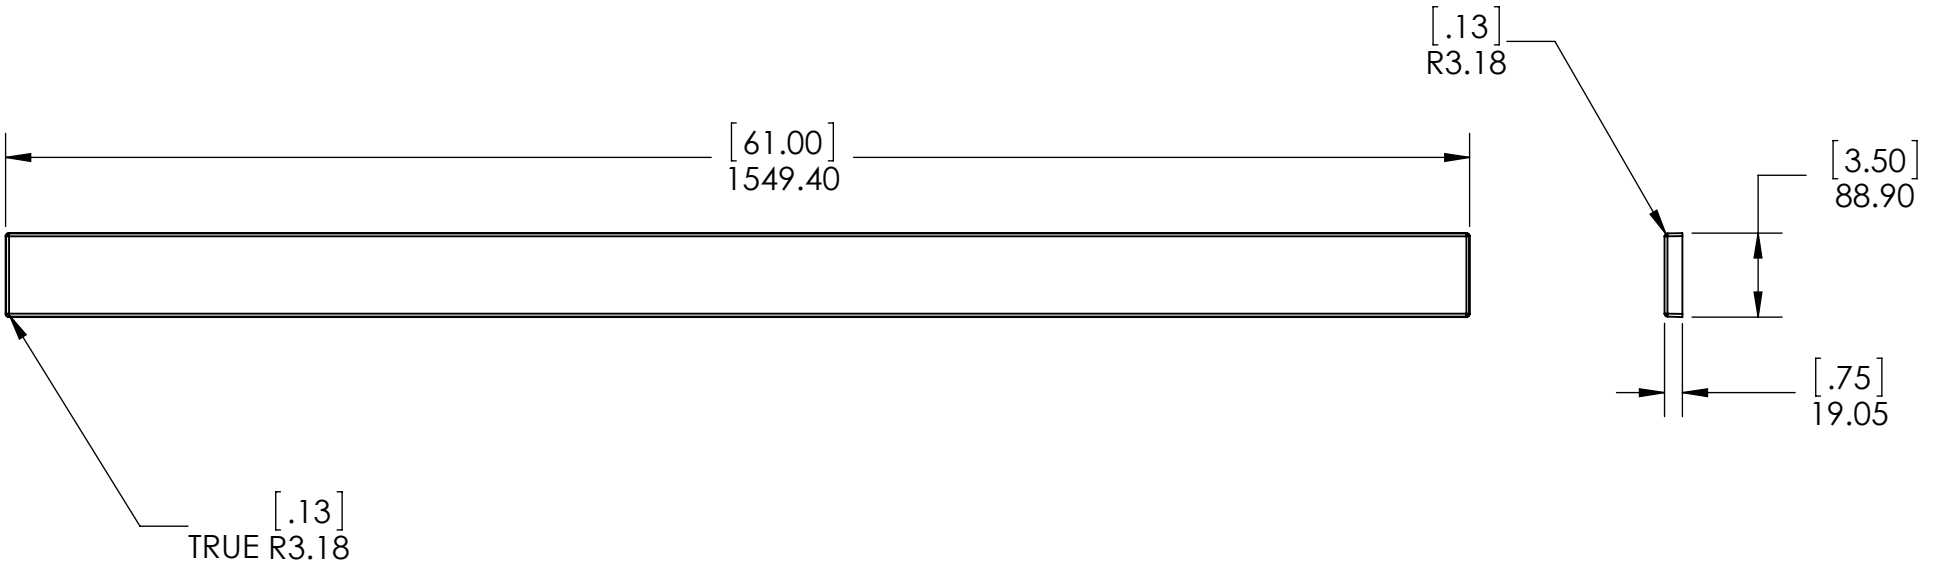

Rev #	Approved by	Change
0	R. Rubio	Released

PROPRIETARY AND CONFIDENTIAL
THE INFORMATION CONTAINED IN THIS DRAWING IS THE SOLE PROPERTY OF WOODCRAFTERS. ANY REPRODUCTION IN PART OR AS A WHOLE WITHOUT THE WRITTEN PERMISSION OF WOODCRAFTERS IS PROHIBITED.

UNLESS OTHERWISE SPECIFIED
DIMENSIONS ARE IN MM. AND (INCHES)
TOLERANCES ARE
+ 0.125 [3.175] - 0.125 [-3.175]
SCALE: 1: 8

	NAME	DATE
DRAWN	J. Martinez	08/12/16
CHECKED	E. Sandoval	08/12/16
ENG APPR.	R. Rubio	08/12/16
MFG APPR.	C. Leal	08/12/16

Wood Crafters

SIZE DWG. NO. SHEET 1 OF 2
A Backsplash 61x3.5 REV: **0**