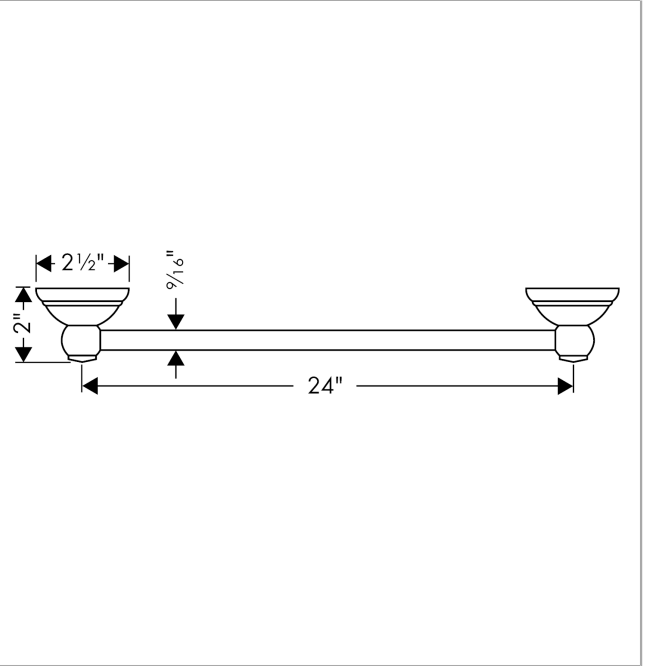

C Towel Bar, 24"

Finishes : **Brushed Nickel** Part no. : **06098820**

Description

Features

- Brass

Item details

List Price

\$ 292.00

Product image

Scale drawing

C Towel Bar, 24"

Finishes : **Brushed Nickel**

Part no. : **06098820**

Exploded drawing

Year of production: >05/04

C Towel Bar, 24"

Finishes : **Brushed Nickel** Part no. : **06098820**

Spare parts list

Year of production: >05/04

Pos.	Description	Part no.	Price	PU
1	support element	96341000	-	1
2	mounting set	40915000	-	1