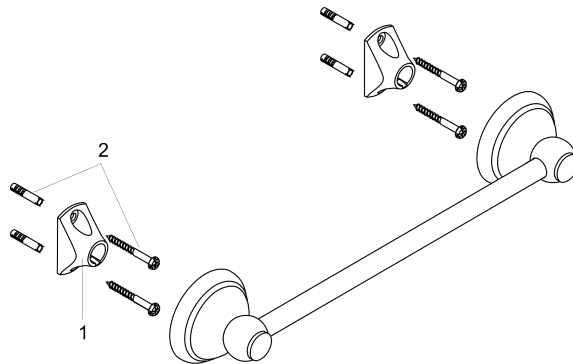

C Towel Bar, 24"

Finishes : **Brushed Nickel** Part no. : **06098820**

Description

Features

- Brass

Item details

List Price

\$ 292.00

Product image

Scale drawing

C Towel Bar, 24"

Finishes : **Brushed Nickel**

Part no. : **06098820**

Exploded drawing

Year of production: >05/04

C Towel Bar, 24"

Finishes : **Brushed Nickel** Part no. : **06098820**

Spare parts list

Year of production: >05/04

Pos.	Description	Part no.	Price	PU
1	support element	96341000	-	1
2	mounting set	40915000	-	1