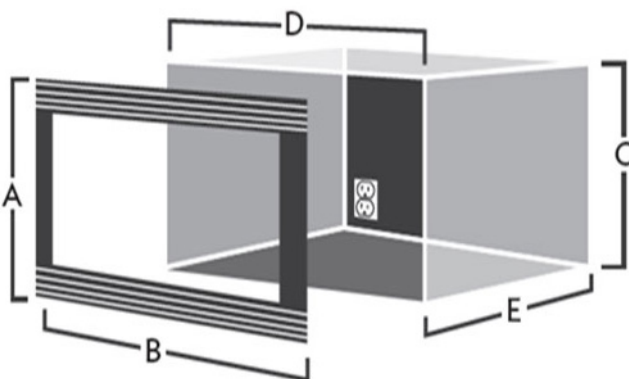

© 2017 Sharp Electronics Corporation. All rights reserved.

Sharp, Carousel and all related trademarks are trademarks or registered trademarks of Sharp Corporation and/or its affiliated companies. All other trademarks are property of their respective owners.

Product specifications and design are subject to change without notice.

SHARP ELECTRONICS CORPORATION
100 Paragon Drive, Montvale NJ, 07645
1.800.BE.SHARP • www.sharpsusa.com

04-05-2017 v1