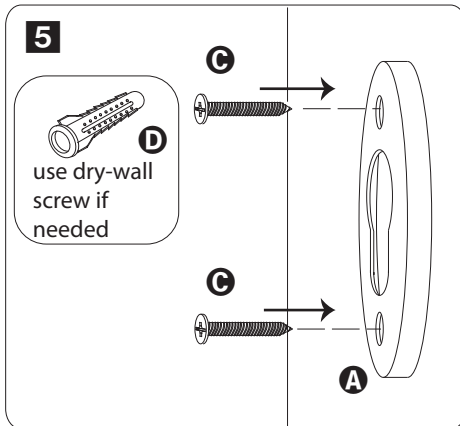

(1) cord connector

B

(1) main piece

C

(4) screw

D

(4) wall anchor

E

(1) set screw

ASSEMBLY

ASSEMBLY

LIMITED LIFETIME WARRANTY

Honey-Can-Do International, LLC (HCD) warrants its products will be free from defects in materials and workmanship when used for normal personal or household use, except as provided below. HCD, at its option, may offer a comparable product or offer a replacement part or request that the item be returned to the place of purchase. This warranty DOES NOT apply to damage caused by negligence, misuse, excessive use, improper cleaning, improper assembly, or any circumstances not directly attributable to manufacturing defects. Proof of purchase is required in the form of a receipt (copy or original) to validate warranty. HCD provides this limited lifetime warranty in lieu of all other warranties either express or implied. In no event shall HCD, its affiliates, or subsidiaries be responsible for consequential or incidental damages arising out of a claim of defective product. Some states or provinces do not allow some exclusions or limitations, so the above statement may not apply to you. This warranty gives you specific legal rights, and you may also have other rights, which vary by state or province.