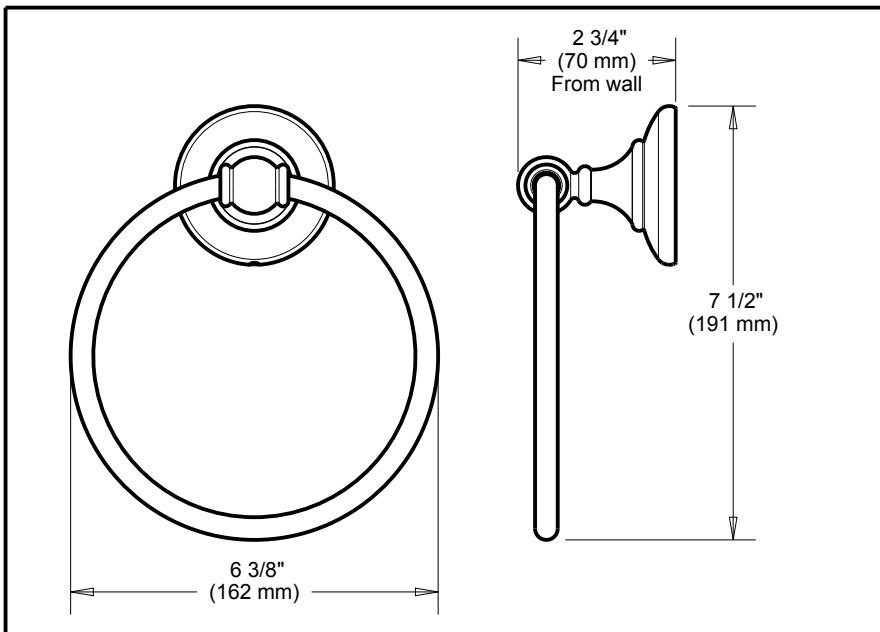

DELTA[®]

ACCESSORIES

- Greenwich II™ Bath Collection
- Towel Ring

Submitted Model No.: _____

Specific Features: _____

STANDARD SPECIFICATIONS:

- Wood blocking is preferable behind all wall surfaces. If wood blocking is not available, the following fasteners are suggested: Tile/Masonry-Plastic or lead Anchors Plaster/drywall-Toggle bolts.
- Mounting hardware and mounting template included with product.