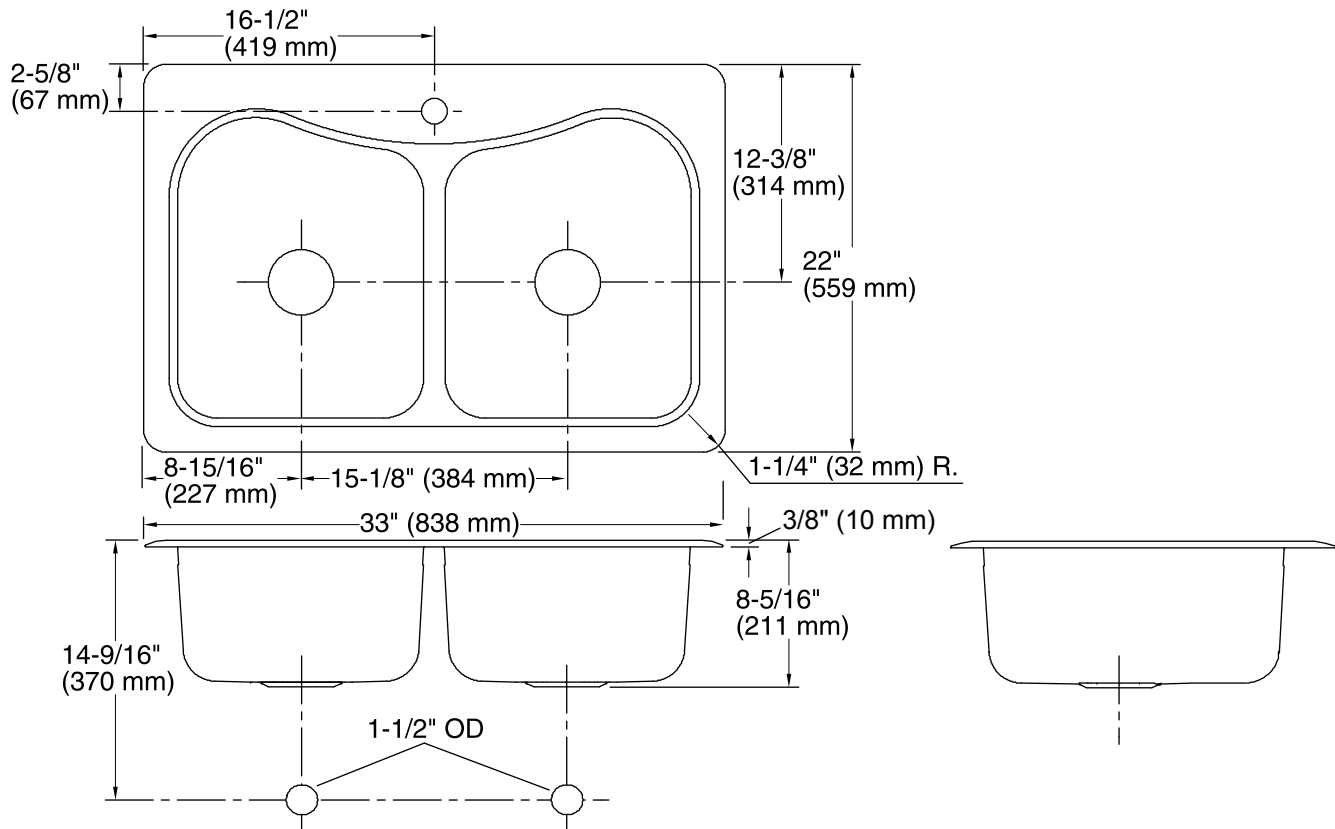

Staccato™
Top-mount Kitchen Sink
K-3369-1

Features

- Double equal bowls.
- Single faucet hole.
- SilentShield® sound-absorption technology offers quieter performance.
- Includes hardwood cutting board.
- 33" (838 mm) x 22" (559 mm)

Optional Accessories

- K-3370 Cutting Board
- K-8813 Manual Sink Strainer with Tailpiece

Codes/Standards

ASME A112.19.3/CSA B45.4

**Lifetime Limited Warranty for
KOHLER® Stainless Steel Sinks**

See website for detailed warranty information.

Technical Information

All product dimensions are nominal.

Bowl configuration:	Double equal
Installation:	Top-mount
Cutout:	Top-mount, 32-1/2" x 21-1/2" (826 mm x 546 mm) with 1" (25 mm) radius corners
Min. base cabinet width:	36" (914 mm)
Bowl area (Left):	Length: 17-1/16" (433 mm) Width: 13-15/16" (354 mm) Bowl depth: 8-5/16" (211 mm) Water depth: 8" (203 mm)
Bowl area (Right):	Length: 17-1/16" (433 mm) Width: 13-15/16" (354 mm) Bowl depth: 8-5/16" (211 mm) Water depth: 8" (203 mm)
Number of deck holes:	1
Faucet hole(s):	1-7/16" (37 mm)
Drain hole:	3-5/8" (92 mm)