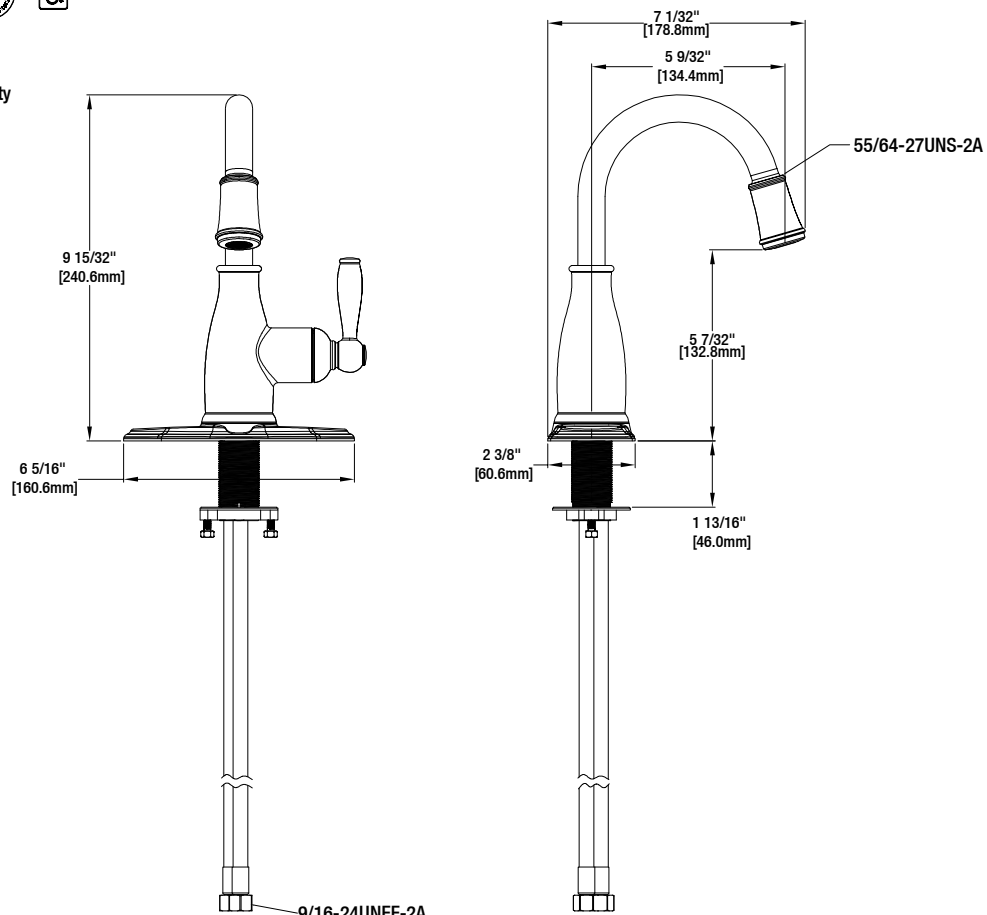

WARRANTY

- Limited Lifetime Warranty

INSTALLATION DIMENSIONS

Glacier Bay reserves the right to make changes in specifications and materials and to change and discontinue models, both without notice or obligation. Dimensions are for reference only.