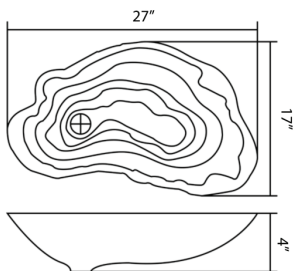

Each sink is covered by a limited lifetime warranty. All undermount sinks come with a cardboard cutout template and mounting hardware.

Features

Dimensions

Accessories

Undermount & Topmount

Antique Finish

27" Minimum Cabinet Size