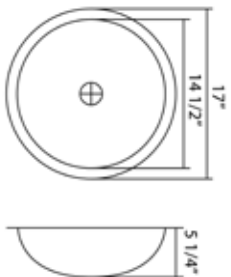

Single Bowl Copper Bathroom Sink

P229

Ø17" x 5 1/4"

Our handcrafted copper sinks add warmth and richness to a variety of décors. They come in a hammered finish with a beautifully aged patina.

The hammered finish helps to hide small scratches that may occur over the lifetime of the sink. Copper is naturally antibacterial and will not rust or stain, making it easy to maintain. Our copper sinks are made using a one-piece construction process giving you the strongest copper sink you will find. Each sink is fully insulated with sound dampening pads.

Dimensions

Accessories

No Available
Accessories

Features

Tech Specs

- Topmount or Undermount Sink
- Hammered finish
- Naturally Antibacterial
- Scratch Resistant
- One Piece Construction
- Single Bowl, Centered Drain