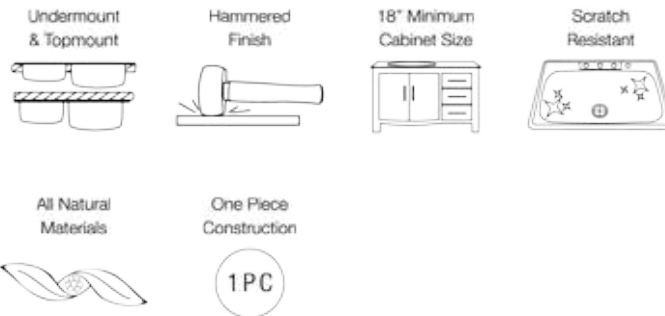

Single Bowl Copper Bathroom Sink

P229

Ø17" x 5 1/4"

Our handcrafted copper sinks add warmth and richness to a variety of décors. They come in a hammered finish with a beautifully aged patina.

The hammered finish helps to hide small scratches that may occur over the lifetime of the sink. Copper is naturally antibacterial and will not rust or stain, making it easy to maintain. Our copper sinks are made using a one-piece construction process giving you the strongest copper sink you will find. Each sink is fully insulated with sound dampening pads.

Dimensions

Accessories

No Available
Accessories

Features

Tech Specs

- Topmount or Undermount Sink
- Hammered finish
- Naturally Antibacterial
- Scratch Resistant
- One Piece Construction
- Single Bowl, Centered Drain