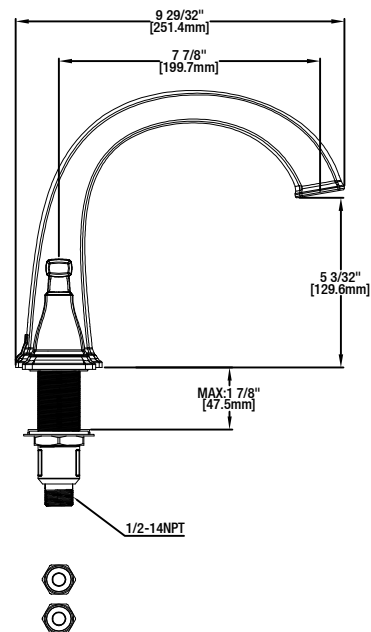

FEATURES

- Requires 3-Hole Sink with 8~10" On-Center
- 1/2" IPS Connections
- Min Flow Rate: 2.4 gpm (9 L/min) at 20 psi
- Max Countertop Thickness: 1 3/8"
- Spout Reach: 7 7/8"
- Spout Height: 5 3/32"
- 1/4 Turn Ceramic Valve for Lifetime Drip-free Operation
- With Zinc Lever Handle
- Waterfall Spout

INSTALLATION DIMENSIONS

Pegasus reserves the right to make changes in specifications and materials and to change and discontinue models, both without the notice or obligation. Dimensions are for reference only.