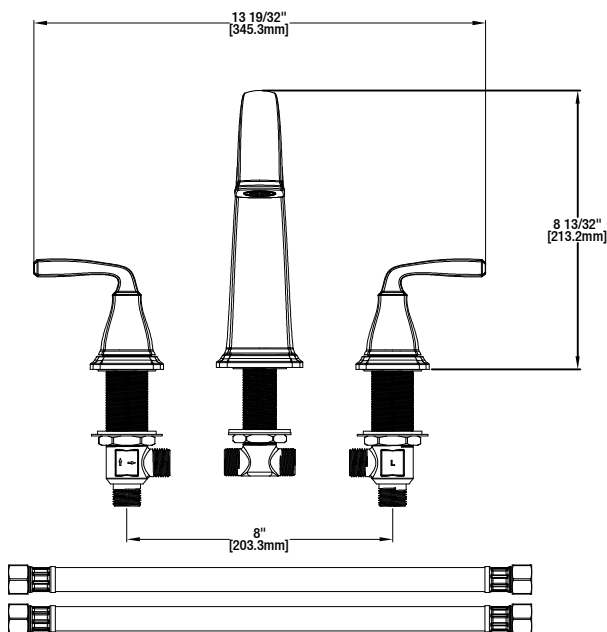

FEATURES

- Requires 3-Hole Sink with 8~10" On-Center
- 1/2" IPS Connections
- Min Flow Rate: 2.4 gpm (9 L/min) at 20 psi
- Max Countertop Thickness: 1 3/8"
- Spout Reach: 7 7/8"
- Spout Height: 5 3/32"
- 1/4 Turn Ceramic Valve for Lifetime Drip-free Operation
- With Zinc Lever Handle
- Waterfall Spout

CODE COMPLIANCE

- IAPMO Certified: ASME A112.18.1/CSA B125.1
- ADA Compliant

WARRANTY

- Limited Lifetime Warranty

Mason Roman Tub

MODEL	YOW SKU#	FINISH
67416-3C01	718728	Polished Chrome
67416-3C04	718731	Brushed Nickel PVD
67416-3C27H2	718730	Mediterranean Bronze

INSTALLATION DIMENSIONS

Pegasus reserves the right to make changes in specifications and materials and to change and discontinue models, both without the notice or obligation. Dimensions are for reference only.