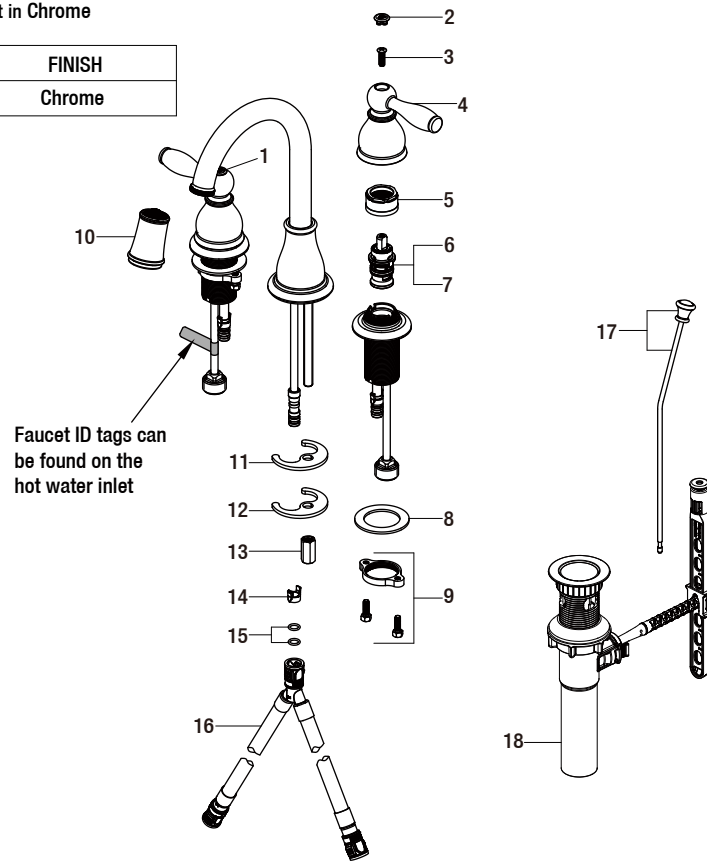

Replacement Parts List

Mandouri LED 8" 2-Handle Bath Faucet in Chrome

MODEL	SKU #	FINISH
HD67817W-6001	302871349	Chrome

Many replacement parts can be purchased online or at your local store. Please use the table below to identify the part SKU number needed, go to HOMEDEPOT.COM, and check for online and store availability. If you can't find the part you are looking for, please call 1-855-HD-GLACIER.

Part	Description	Part #	Internet SKU #	Store SKU #
1	Index (H)	RP1000101	202666333	271685
2	Index (C)	RP1000201		
3	Screw	RP50005		
4	Handle	RP1352801		
5	Bonnet nut	RP70193	206671342	
6	Cartridge (H)	RP20067	301158139	
7	Cartridge (C)	RP20068	301158129	
8	Washer	RP64147		
9	Nut & Screw	RP56114		
10	Aerator	RP3021801	302596410	

Part	Description	Part #	Internet SKU #	Store SKU #
11	Rubber washer	RP64045		
12	Metal washer	RP64046		
13	Lock nut	RP56026		
14	Block	RP70421		
15	O-ring	RP60002		
16	Quick connect assembly	RP70430		
17	Lift rod	RP4026401		
18	ClickInstall™ drain assembly	RP4022801		