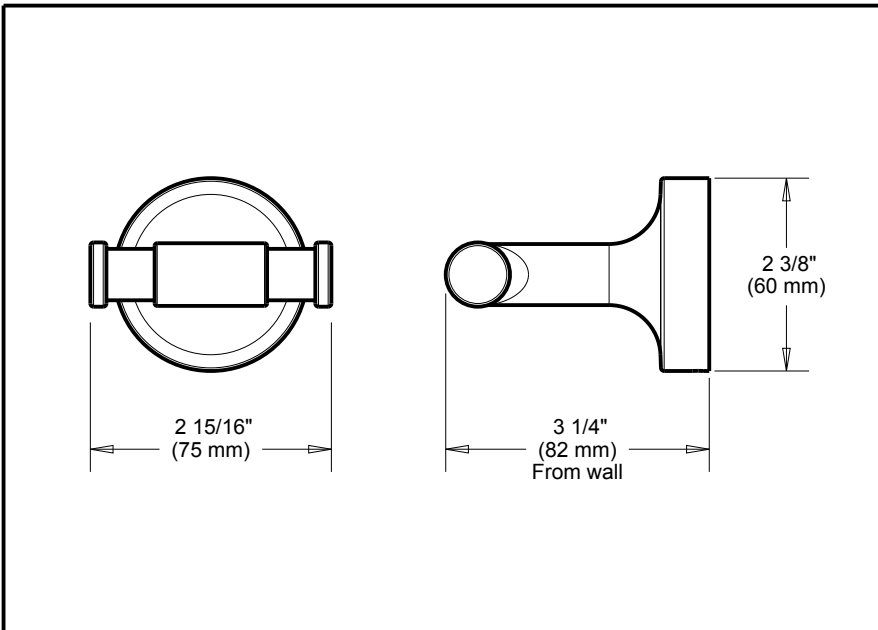

## ACCESSORIES

- Voisin™ Bath Collection
- Double Robe Hook

Submitted Model No.: \_\_\_\_\_

Specific Features: \_\_\_\_\_

### STANDARD SPECIFICATIONS:

- Wood blocking is preferable behind all wall surfaces. If wood blocking is not available, the following fasteners are suggested: Tile/Masonry-Plastic or lead Anchors Plaster/drywall-Toggle bolts.
- Mounting hardware and mounting template included with product.