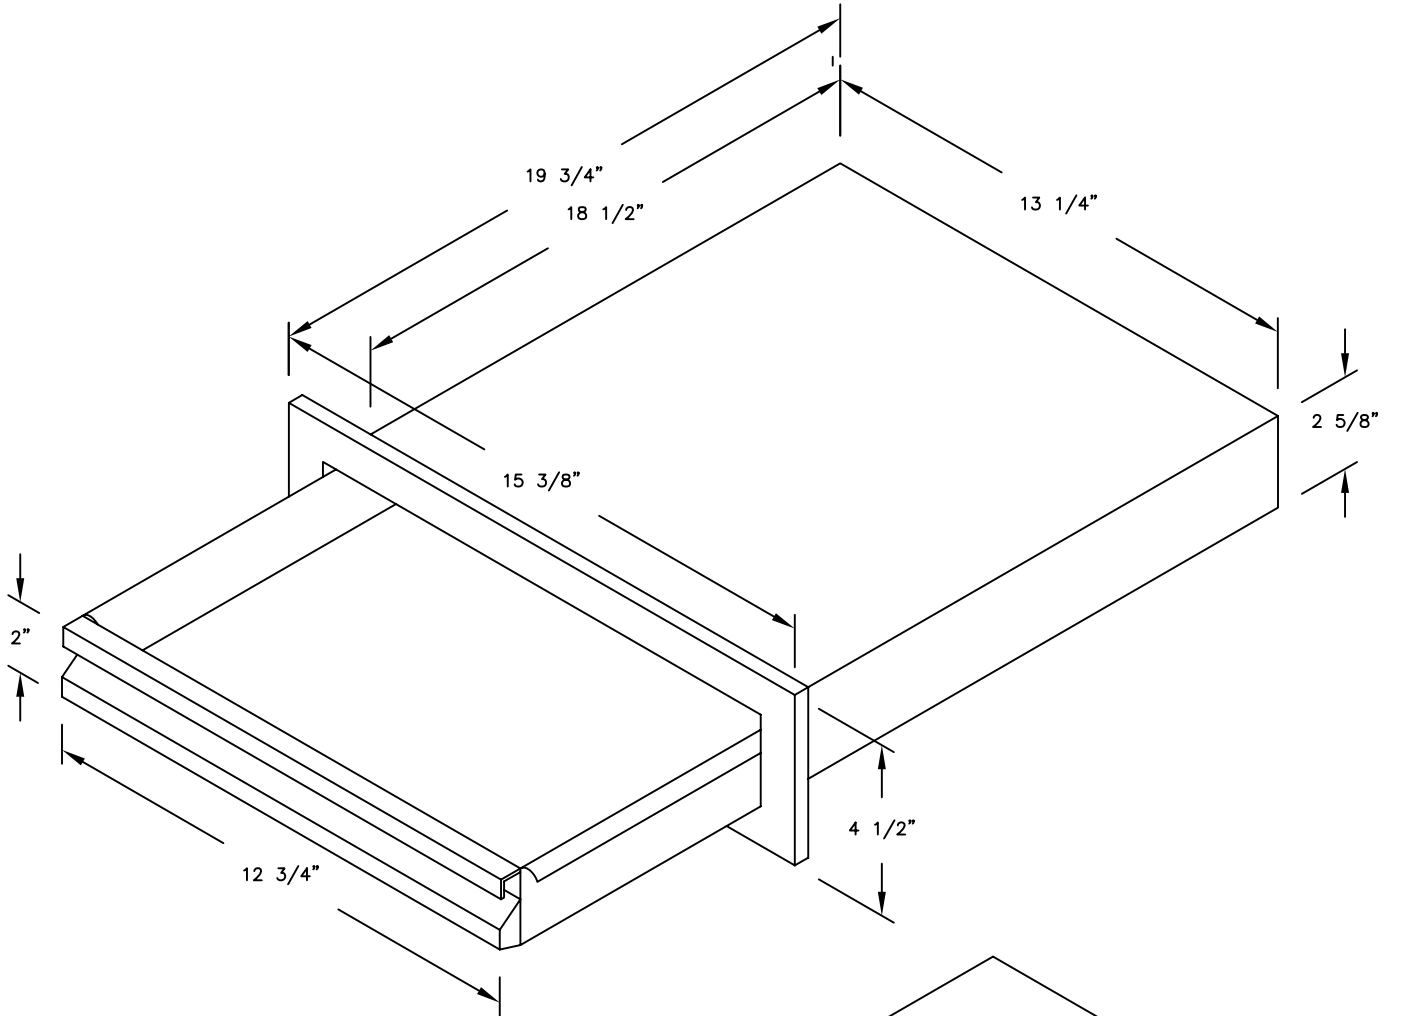

LINE	BARBECUE LINE
MODEL	GRIDDLE & ENCLOSURE
NUM	

CUT OUT DIMENSIONS

SCALE: NTS

TITLE 2011 BARBECUE LINE ACCESSORIES GRIDDLE AND ENCLOSURE	
DWG NO. BBQ07862P	DWG BY N. GALASSO
DATE 12/29/10	REVISED

NOTE:  
DUE TO OUR CONTINUOUS IMPROVEMENT PROGRAM, ALL MODELS  
AND SPECIFICATIONS ARE SUBJECT TO CHANGE WITHOUT NOTICE.