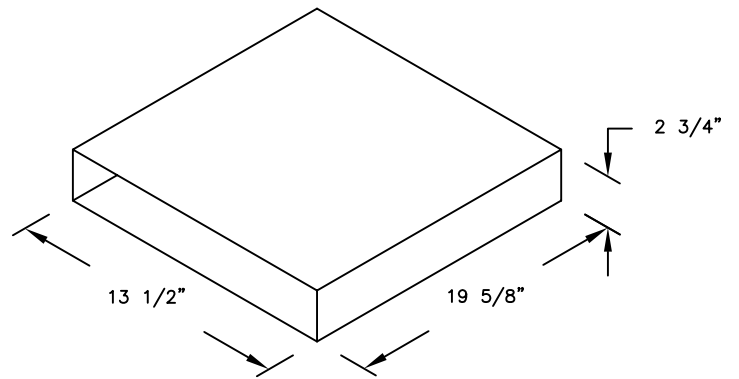

LINE	BARBECUE LINE
MODEL	GRIDDLE & ENCLOSURE
NUM	

CUT OUT DIMENSIONS

SCALE: NTS

TITLE 2011 BARBECUE LINE ACCESSORIES GRIDDLE AND ENCLOSURE	
DWG NO. BBQ07862P	DWG BY N. GALASSO
DATE 12/29/10	REVISED

NOTE:  
DUE TO OUR CONTINUOUS IMPROVEMENT PROGRAM, ALL MODELS  
AND SPECIFICATIONS ARE SUBJECT TO CHANGE WITHOUT NOTICE.