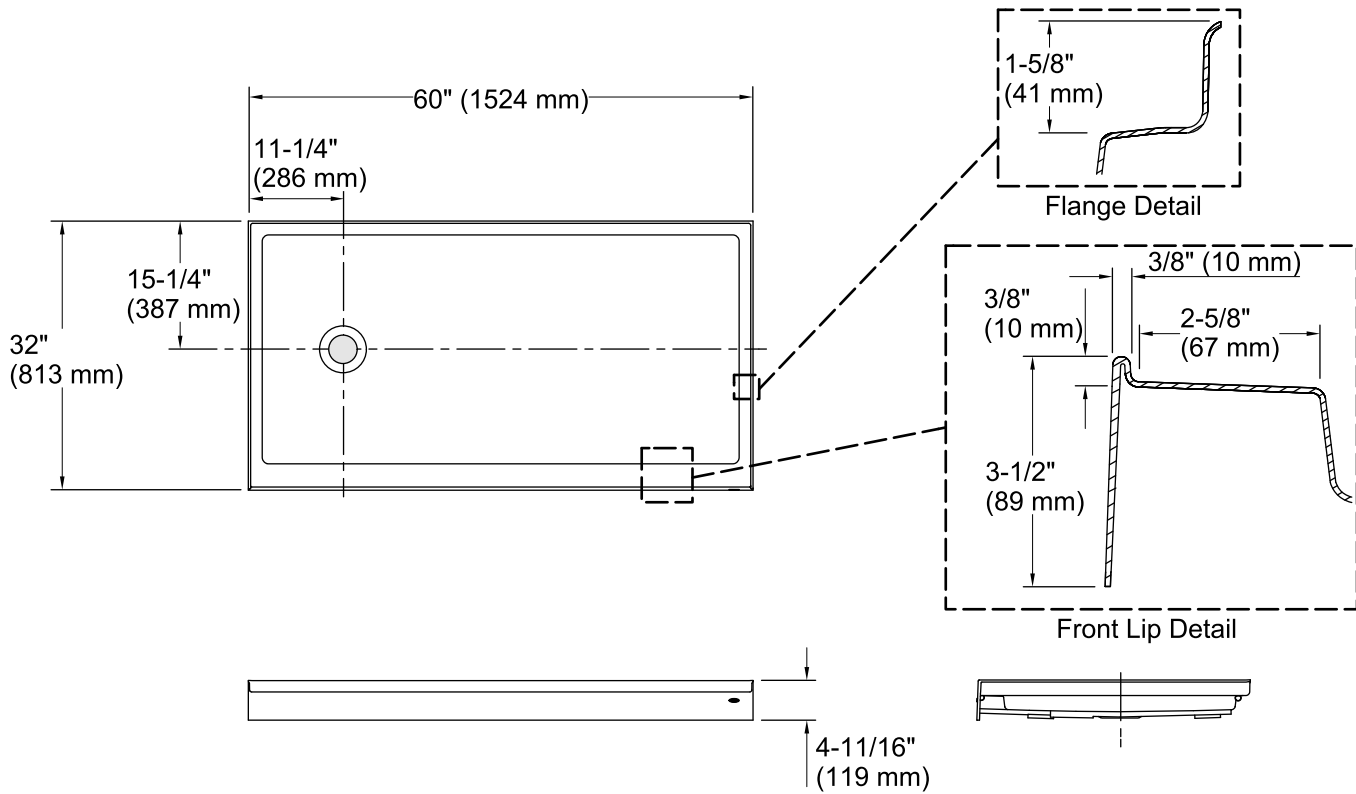

Features

- Low-threshold design for easy entry and exit.
- Molded-in textured floor.
- Water containment bead incorporated into the threshold design provides an optimum barrier, eliminating water escaping from the shower space.
- Single threshold for alcove installation.
- Durable acrylic construction.
- Left-hand drain.
- Coordinates with Choreograph shower walls and other Kohler collections.

Technical Information

All product dimensions are nominal.

Installation: Three-wall alcove

Drain location: Left

Weight: 62 lbs (28.1 kg)

Notes

Measure your actual product for rough-in details.

Install this product according to the installation instructions.

Subfloor must be within 1/2" (13 mm) of level.

This receptor has a front lip. This should be taken into account when installing a shower door.