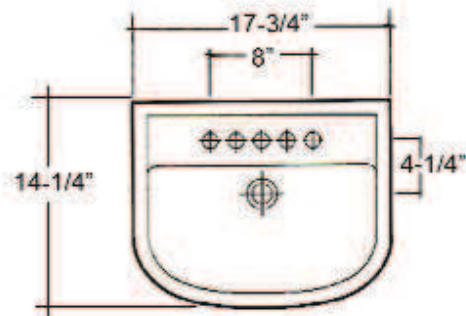

COMPACT PEDESTAL LAVATORY

Cat. No.
3-53X

Faucet not included

W: 17 3/4"
D: 14 1/4"
H: 32 3/8"

Column: 26-1/4"L x 6"W x 5-7/8"D

Interior Dimensions:

Basin Interior: 15 3/8"W x 8 1/2"D
Basin Depth: 5 5/8"
Mount bolts height: 29 1/4"
Mount holes cc: 8 1/2"

Features:

- ▶ Made of Vitreous China
- ▶ Available for 1-hole, 4" CC or 8" Widespread
- ▶ Overflow
- ▶ Can be Installed Using Toggle or Molly Bolts (not included)

*For ease of installation, order one of the following:

1. Hangers (pair) \$4.75
2. Bracket (one) \$11.50

Colors:

WH White

Compliance Certification
Meets or exceeds the following specifications: ASME A112.19.2 2008 (and CSA B45.1-08 for ceramic plumbing fixtures).

Dimensions of fixture are nominal and may vary within the range of tolerances established by ASME Standard A112.19.2-2008. Dimensions and specifications subject to change without notice.