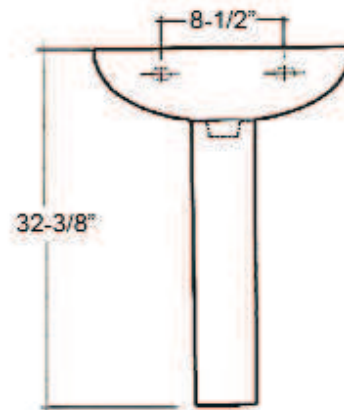

COMPACT PEDESTAL LAVATORY

Cat. No.
3-53X

Faucet not included

W: 17 3/4"
D: 14 1/4"
H: 32 3/8"

Column: 26-1/4"L x 6"W x 5-7/8"D

Interior Dimensions:

Basin Interior: 15 3/8"W x 8 1/2"D
Basin Depth: 5 5/8"
Mount bolts height: 29 1/4"
Mount holes cc: 8 1/2"

Features:

- ▶ Made of Vitreous China
- ▶ Available for 1-hole, 4" CC or 8" Widespread
- ▶ Overflow
- ▶ Can be Installed Using Toggle or Molly Bolts (not included)

*For ease of installation, order one of the following:

1. Hangers (pair) \$4.75
2. Bracket (one) \$11.50

Colors:

WH White

Compliance Certification
Meets or exceeds the following specifications: ASME A112.19.2 2008 (and CSA B45.1-08 for ceramic plumbing fixtures).

Dimensions of fixture are nominal and may vary within the range of tolerances established by ASME Standard A112.19.2-2008. Dimensions and specifications subject to change without notice.