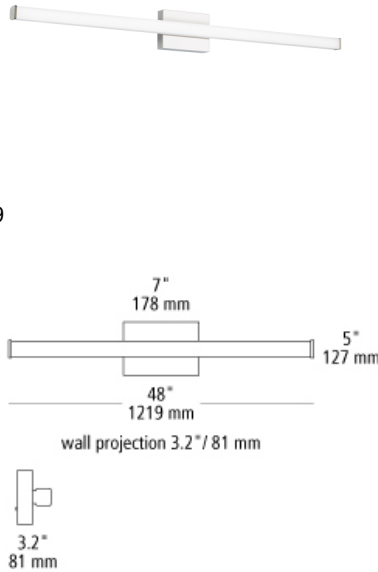

## lufe square 48 bath

### DESCRIPTION

When a sleek, contemporary solution is in order, the Lufe Square rectilinear vanity bath light by LBL Lighting is the answer. Its soft, energy efficient integrated LED light delivers a 2700K or 3000K color temperature at 90 CRI. The lighting fixture's substantial, rectangular backplate cleanly cradles the Frosted Acrylic lens and complements the angular end caps along with cleverly hidden hardware to finish the look. The bath light comes with a choice of either a Polished Chrome or a Satin Nickel finish. Lufe Square is 5" high with a 3.2" extension, making it ADA compliant, and it's available in three lengths: 24", 36" and 48". Damp-rated and dimmable. LED includes 46.9 watt 3444 delivered lumens 90 CRI 2700K or 3000K LED module. Dimmable with a low-voltage electronic dimmer. Mounts vertically or horizontally. ADA compliant. 120v or 277v.

### WEIGHT

3.25-3.25lb / 1.47-1.47kg ±

polished chrome      satin nickel