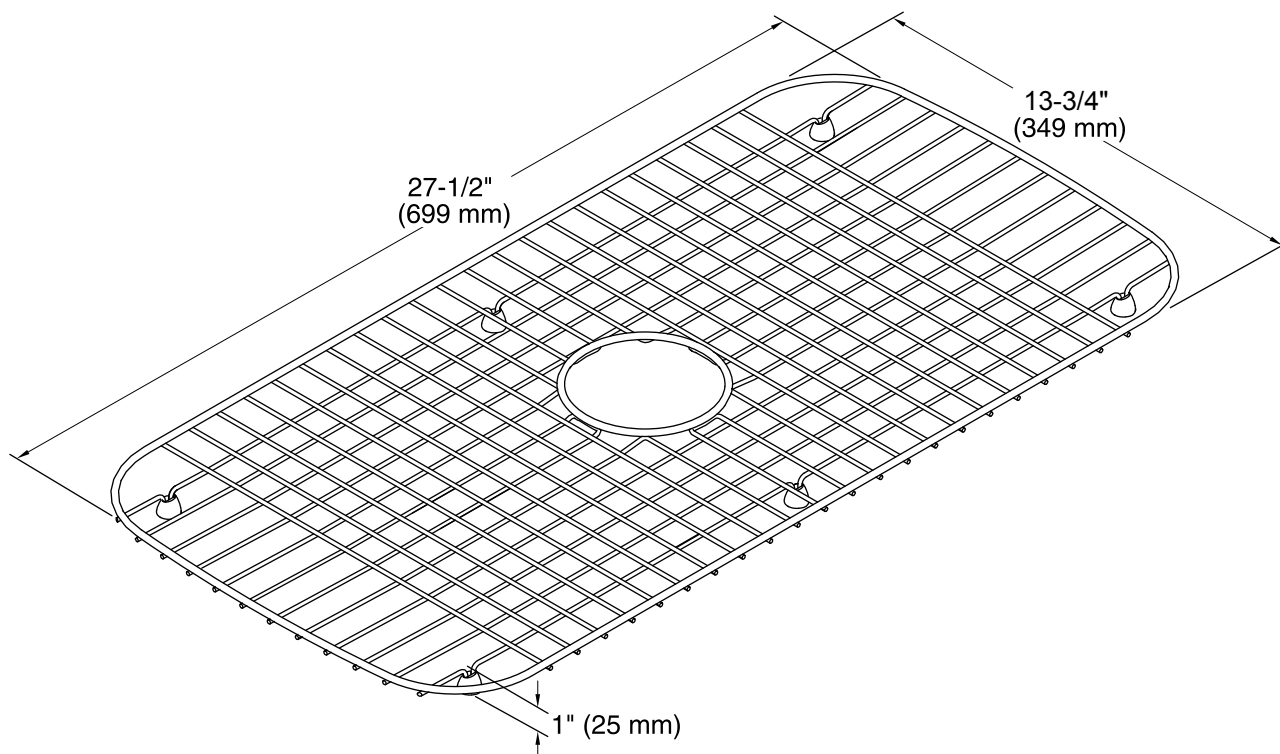

## Features

- Fits in the bowl of the K-3373 Verse kitchen sink, K-3183 Undertone kitchen sink, and K-3084 and K-3086 Verity kitchen sinks.
- Durable stainless-steel construction.
- Helps protect sink surface from daily wear.
- Dishwasher safe.
- Rubber feet provide added protection.

## Technical Information

All product dimensions are nominal.