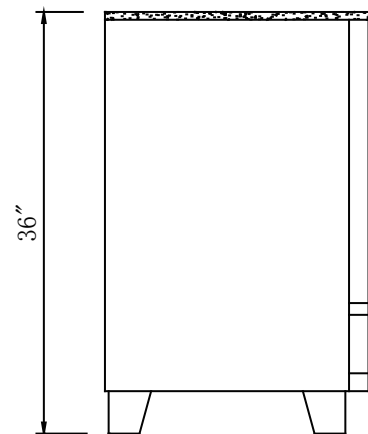

Single Sink Vanity

Model: HYP-0703-CM-UWC-55

HYP-0703-WM-UWC-55

HYP-0703-T-UWC-55

Overall Dimensions

55" x 22" x 36"

TOP VIEW

FRONT VIEW

SIDE VIEW

BACK VIEW

*All dimension in inches unless otherwise specified. Dimensions subject to tolerance.