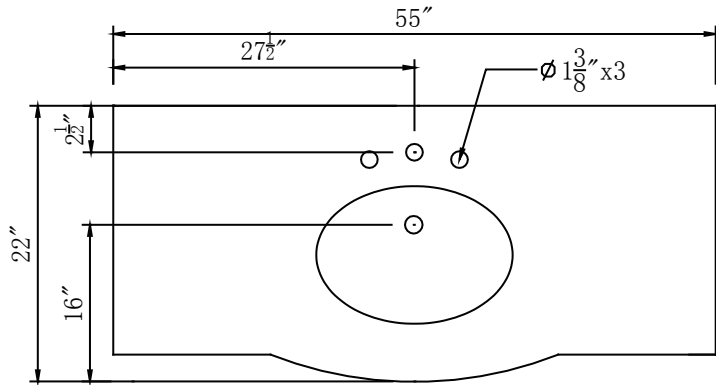

Single Sink Vanity

Model: HYP-0703-CM-UWC-55

HYP-0703-WM-UWC-55

HYP-0703-T-UWC-55

Overall Dimensions

55" x 22" x 36"

TOP VIEW

FRONT VIEW

SIDE VIEW

BACK VIEW

*All dimension in inches unless otherwise specified. Dimensions subject to tolerance.