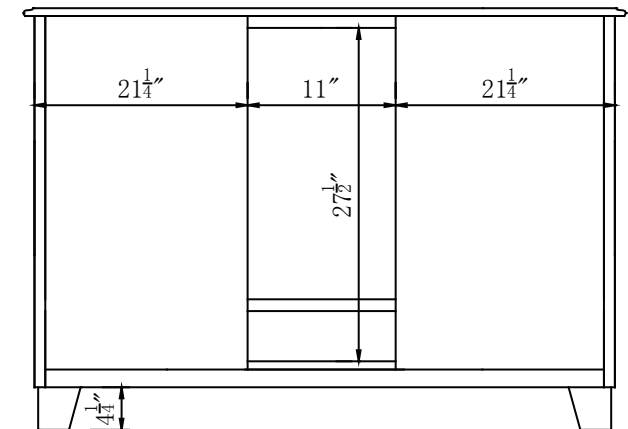

Single Sink Vanity

Model: HYP-0703-CM-UWC-55

HYP-0703-WM-UWC-55

HYP-0703-T-UWC-55

Overall Dimensions

55" x 22" x 36"

TOP VIEW

FRONT VIEW

SIDE VIEW

BACK VIEW

*All dimension in inches unless otherwise specified. Dimensions subject to tolerance.