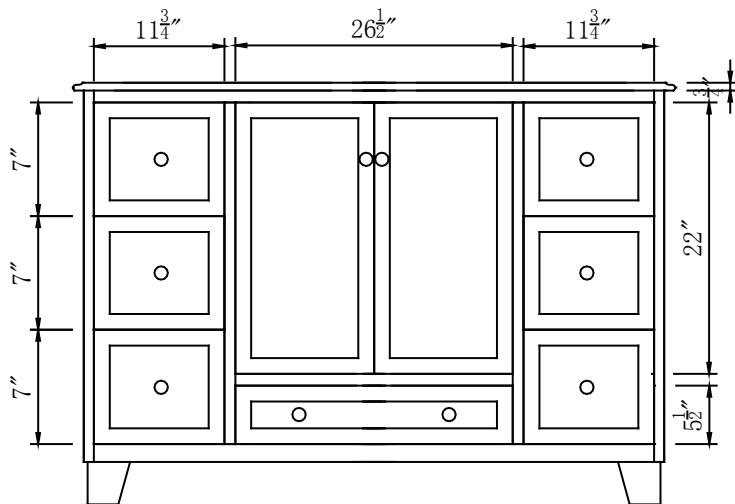

Single Sink Vanity

Model: HYP-0703-CM-UWC-55

HYP-0703-WM-UWC-55

HYP-0703-T-UWC-55

Overall Dimensions

55" x 22" x 36"

TOP VIEW

FRONT VIEW

SIDE VIEW

BACK VIEW

*All dimension in inches unless otherwise specified. Dimensions subject to tolerance.