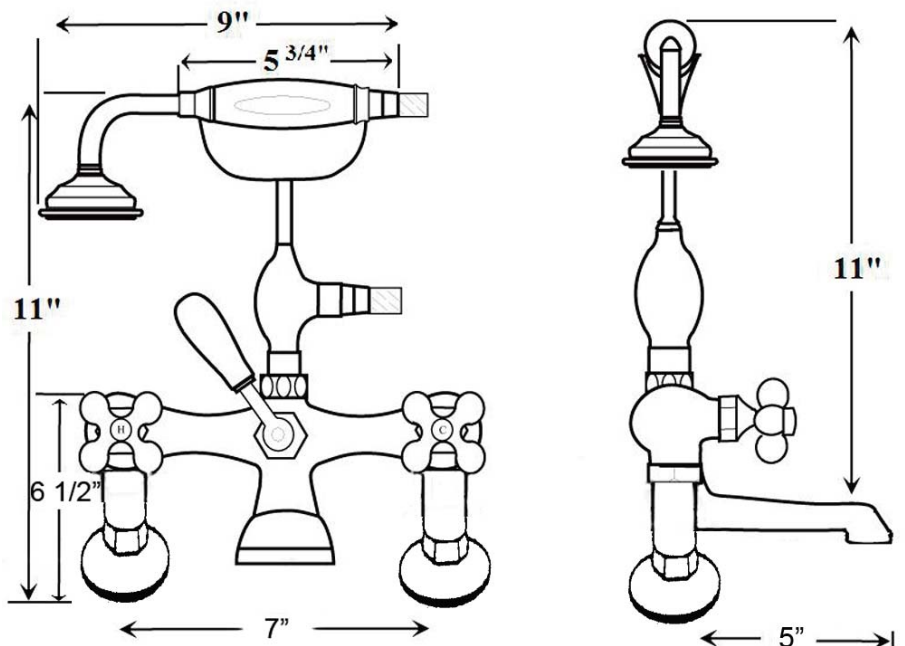

# TUB FILLER WITH DIVERTER, HANDSHOWER SHOWERHEAD & RING

Cat. No.

4063

## Features:

- ▶ Elephant Spout has Flow Rate of 3.7 GPM
- ▶ Telephone Style Handshower with Cradle and 59" Hose
- ▶ Backflow Preventor in Handshower
- ▶ Sunflower Showerhead has Flow rate of 2.44 GPM
- ▶ Includes Riser and Rectangular Shower Ring
- ▶ Includes 6" Elbow Mounts
- ▶ 1/4 turn Ceramic Disc Cartridges
- ▶ 7" Centers for Tub Deck Mount Installation
- ▶ Flow rate for handshower is 2.5 GPM
- ▶ Available with Porcelain Lever (4063-PL) or Metal Cross (4063-MC) Handles
- ▶ To Be Used with Straight Bath Supplies, Part #5577
- ▶ For Deck Mounting on Acrylic or Cast Iron Tubs

## Finishes:

**BP** Polished Brass  
**CP** Polished Chrome  
**PN** Polished Nickel

**SN** Brushed Nickel  
**ORB** Oil Rubbed Bronze

Shower Rod: 48"W x 24"D  
Riser Height: 62"  
Wall Support: 10"  
Ceiling Support: 30"  
Spout Length: 5"

Dimensions are nominal and may vary. Dimensions and specifications subject to change without notice.