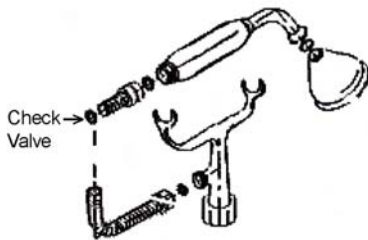

# TUB FILLER WITH DIVERTER, HANDSHOWER SHOWERHEAD & RING

Cat. No.

4063

## Features:

- ▶ Elephant Spout has Flow Rate of 3.7 GPM
- ▶ Telephone Style Handshower with Cradle and 59" Hose
- ▶ Backflow Preventor in Handshower
- ▶ Sunflower Showerhead has Flow rate of 2.44 GPM
- ▶ Includes Riser and Rectangular Shower Ring
- ▶ Includes 6" Elbow Mounts
- ▶ 1/4 turn Ceramic Disc Cartridges
- ▶ 7" Centers for Tub Deck Mount Installation
- ▶ Flow rate for handshower is 2.5 GPM
- ▶ Available with Porcelain Lever (4063-PL) or Metal Cross (4063-MC) Handles
- ▶ To Be Used with Straight Bath Supplies, Part #5577
- ▶ For Deck Mounting on Acrylic or Cast Iron Tubs

## Finishes:

**BP** Polished Brass  
**CP** Polished Chrome  
**PN** Polished Nickel

**SN** Brushed Nickel  
**ORB** Oil Rubbed Bronze

Shower Rod: 48"W x 24"D  
Riser Height: 62"  
Wall Support: 10"  
Ceiling Support: 30"  
Spout Length: 5"