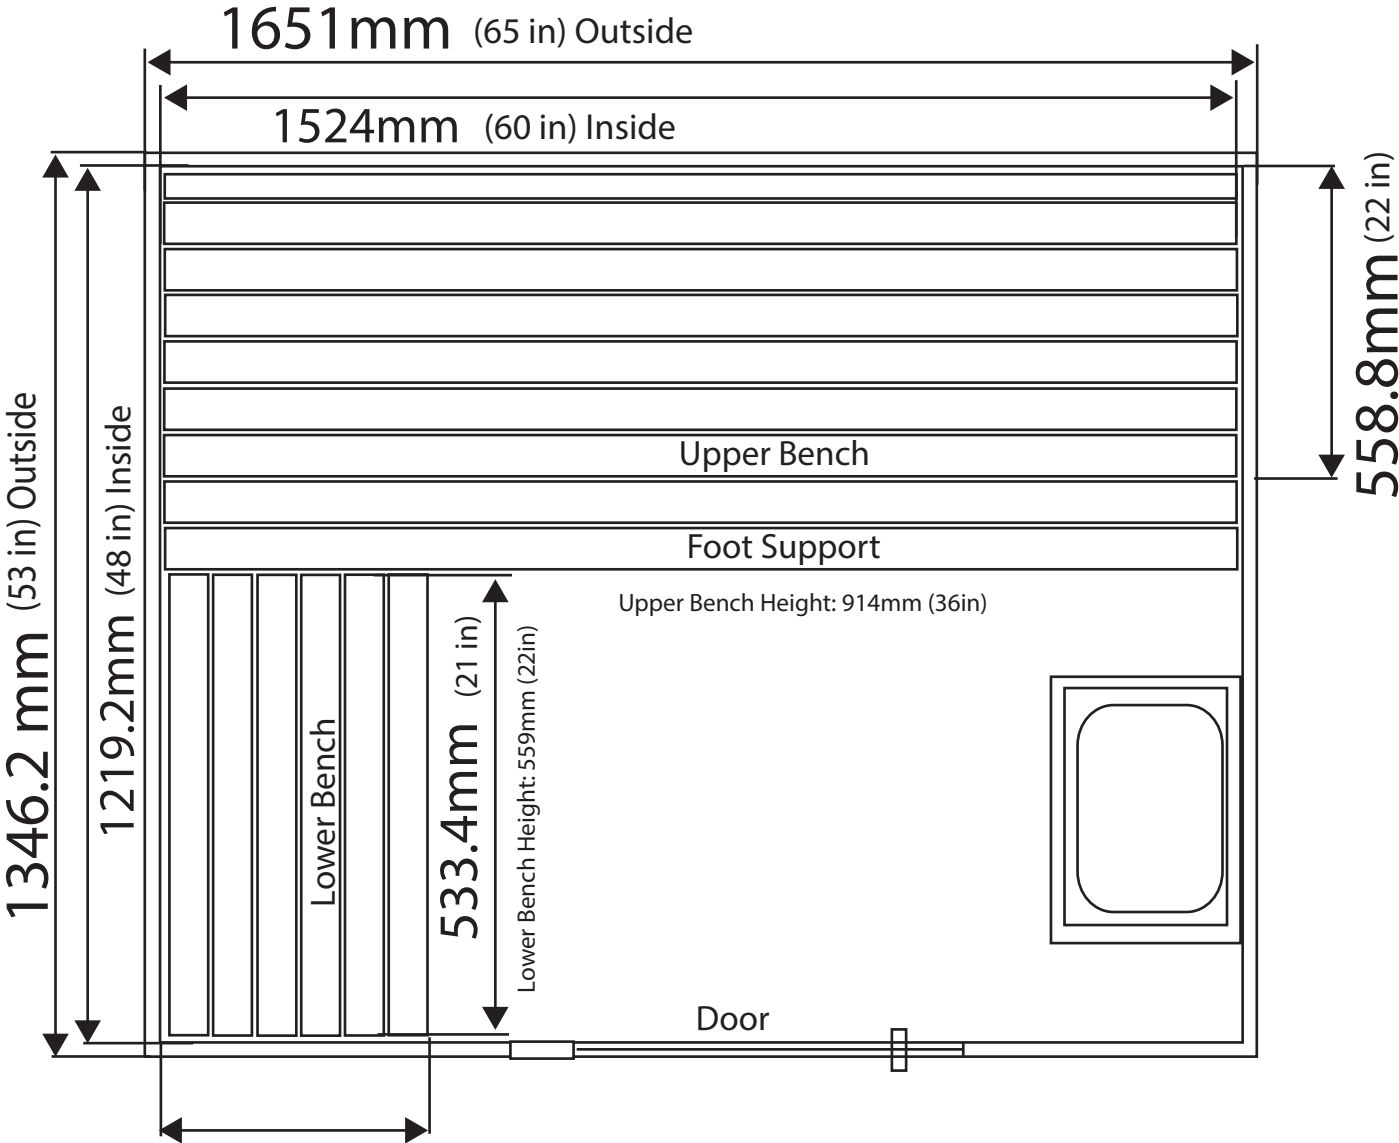

Madison

406.4mm (16 in)

Sauna Interior Height: 2032mm (80in)

Sauna Exterior Height: 1956mm (77in)

*All dimensions are approximate