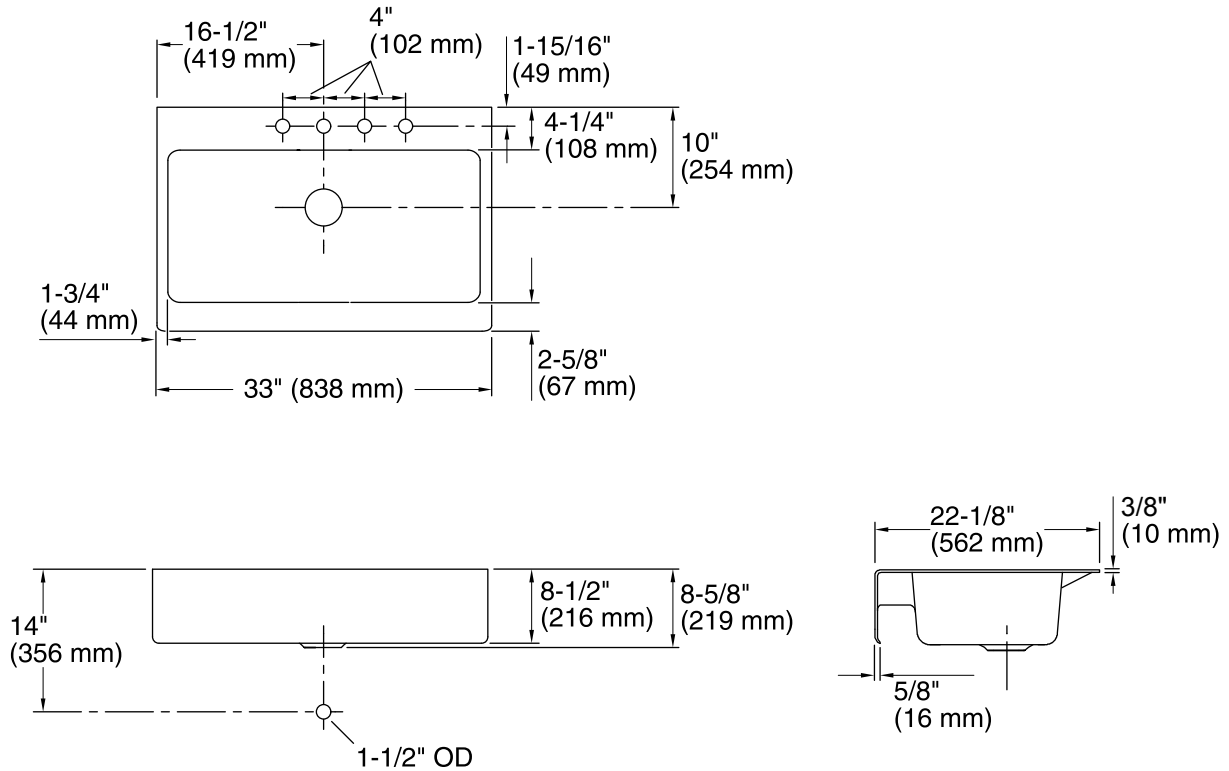

Features

- Single bowl.
- With integral apron.
- 4-hole

Material

- KOHLER® enameled cast iron.
- Acid-resistant enamel finish.

Installation

- Tile-in mount.

Recommended Accessories

- K-9000 P-Trap
- K-6062 Sink Rack
- K-6539 Drainboard with Sink Rack
- K-6377 Sponge Caddy
- K-6378 Kitchen Brush Caddy
- K-6379 Kitchen Squeegee
- K-6382 Disinfecting Wipes Dispenser
- K-6383 Soap Dispenser
- K-8618 Paper Towel Holder
- K-8619 Flexible Kitchen Mat
- K-8624 Dish Scraper

Technical Information

All product dimensions are nominal.

| | |
|-----------------------|---|
| Installation: | Tile-in/Flush-mount |
| Bowl area: | Length: 30" (762 mm) Width: 15" (381 mm) Water depth: 8" (203 mm) |
| Number of deck holes: | 4 |
| Faucet hole(s): | 1-3/8" (35 mm) |
| Drain hole: | 3-5/8" (92 mm) |