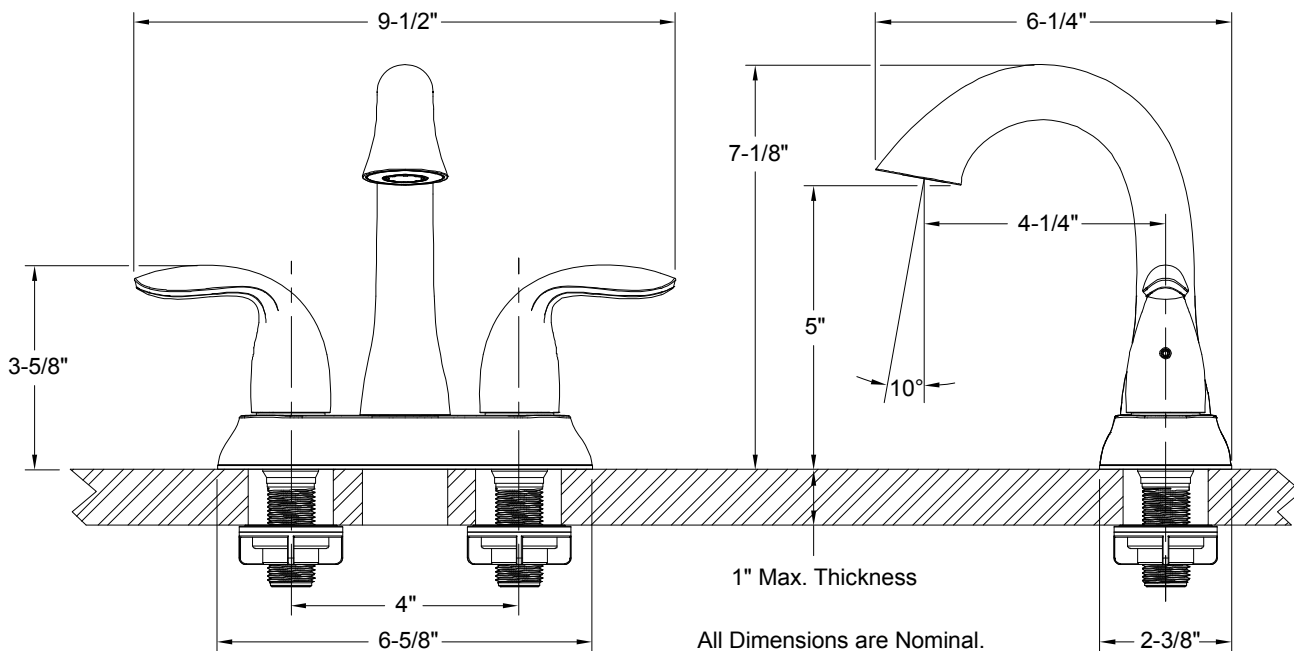

Description

- Hybrid twin-lever handle lead-free lavatory faucet
- PVD brushed nickel finished hybrid material shell
- Hybrid construction with lead-free polymer waterways
- Brass reinforced inlet shanks
- Wear-resistant ceramic disc cartridge
- Suitable for 4" centerset, three-hole installations
- 1/2" IPS connections

- 10-Year Limited Warranty
Refer to Premier Faucet warranty program for further details and restrictions.

WATERFRONT™

Model 2490779

Twin-Lever Handle Lavatory Faucet
 PVD Brushed Nickel Finish
 Less Pop-Up
 1/2" IPS Connections