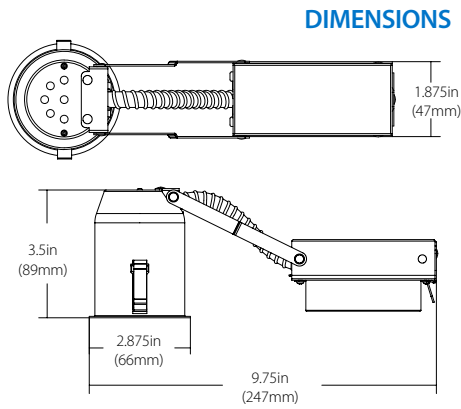

## 2" LED REMODEL HOUSING

The 12202R-LED is designed with high efficiency LED and has IDEAL connections that allows for quick, snap-in connection of NICOR® 2" D-series LED downlights. The hinged neck allows for hassle-free installation. The 12202R-LED is suitable for residential and commercial applications.