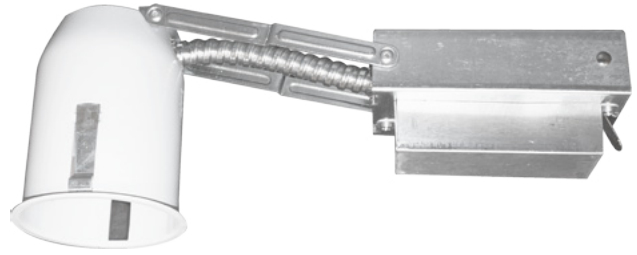

# 12202R-LED

## 2" LED REMODEL HOUSING

The 12202R-LED is designed with high efficiency LED and has IDEAL connections that allows for quick, snap-in connection of NICOR® 2" D-series LED downlights. The hinged neck allows for hassle-free installation. The 12202R-LED is suitable for residential and commercial applications.

### FEATURES

- UL Listed
- Easy installation for remodel projects
- Hinged neck allows for hassle free installation
- Allows for quick, snap-in connection of 2" D-Series downlights
- Rated for use in damp locations