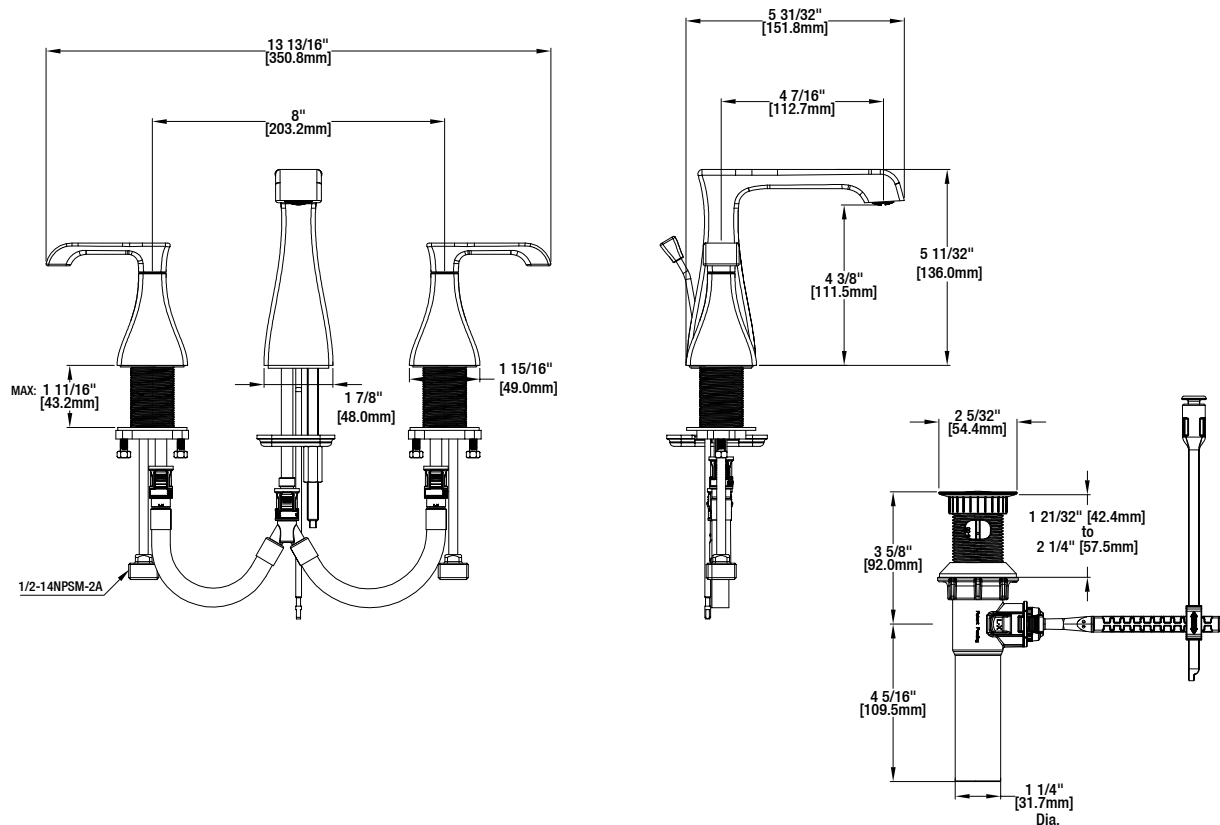

Adelyn 8 in. Widespread 2-Handle High Arc Bathroom Faucet

FEATURES

- Requires 3-Hole Sink with 8" On-Center
- 1/2" IPS Connections
- Max Flow Rate: 1.2 gpm (4.5 L/min) at 60 psi
- Max Countertop Thickness: 1 11/16"
- Spout Reach: 4 7/16"
- Spout Height: 5 11/32"
- 1/4 Turn Ceramic Valve for Lifetime Drip-Free Operation
- With ClickInstall™ Drain Assembly
- With Zinc Lever Handle

MODEL	SKU #	FINISH
HD67576W-6001	304367672	Chrome
HD67576W-6004	304367462	Brushed Nickel

WARRANTY

- Limited Lifetime Warranty

INSTALLATION DIMENSIONS

Glacier Bay reserves the right to make changes in specifications and materials and to change and discontinue models, both without notice or obligation. Dimensions are for reference only.