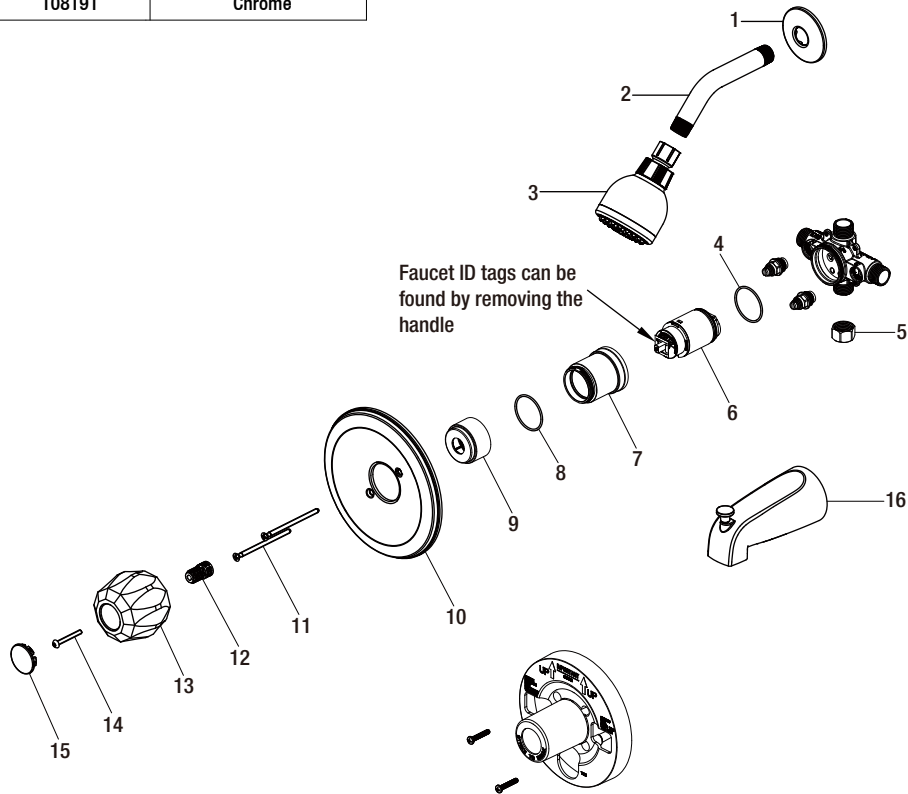

Replacement Parts List

Aragon WaterSense 1-Handle Tub and Shower Faucet in Chrome

MODEL	SKU #	FINISH
874X-0001	108191	Chrome

Many replacement parts can be purchased online or at your local store. Please use the table below to identify the part SKU number needed, go to HOMEDEPOT.COM, and check for online and store availability. If you can't find the part you are looking for, please call 1-855-HD-GLACIER.

Part	Description	Part #	Internet SKU #	Store SKU #
1	Shower flange	RP3804601		
2	Shower arm	RP3801901	204511126	663433
3	Shower head	RP3830101		
4	O-ring	RP60101		
5	Plug	RP70365		
6	Cartridge	RP22017	206126082	
7	Bonnet	RP7043701		
8	O-ring	RP60091		

Part	Description	Part #	Internet SKU #	Store SKU #
9	Sleeve	RP8029701		
10	Escutcheon	RP8019101	206129260	
11	Escutcheon screw	RP5006601	202251603	331780
12	Inverter	RP70425		
13	Handle	RP13172	206126267	
14	Screw	RP50108		
15	Index	RP10044	206128265	
16	Spout	RP3305201		695353