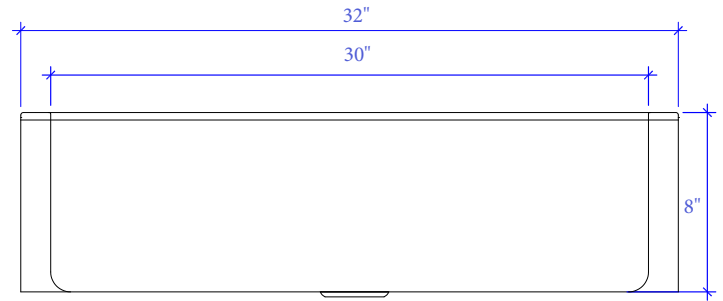

Lange Farmhouse Apron Copper Sink

Technical Specifications

- + Outer - 32" x 21.5" x 8"
- + Inner - 30" x 19" x 7.25"
- + Drain - Standard Kitchen Drain
- + Thickness - 17 Gauge

FRONT VIEW

TOP VIEW

Lifetime Warranty