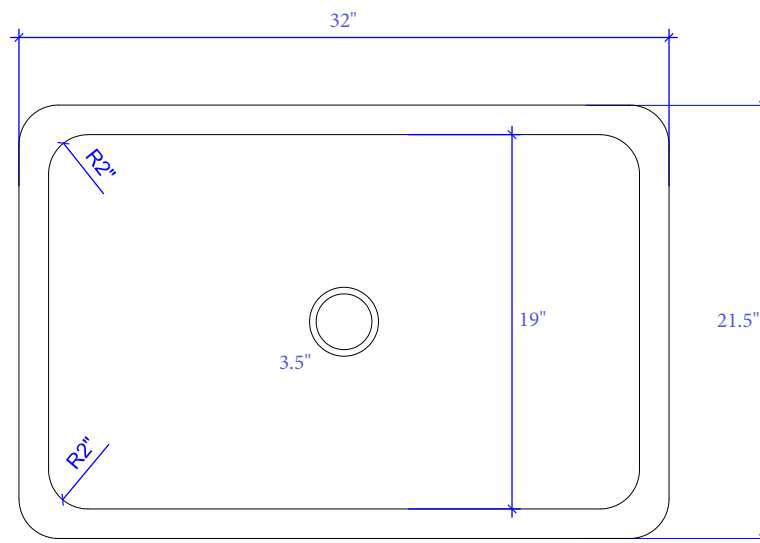

Lange Farmhouse Apron Copper Sink

Technical Specifications

- + Outer - 32" x 21.5" x 8"
- + Inner - 30" x 19" x 7.25"
- + Drain - Standard Kitchen Drain
- + Thickness - 17 Gauge

FRONT VIEW

TOP VIEW

Lifetime Warranty