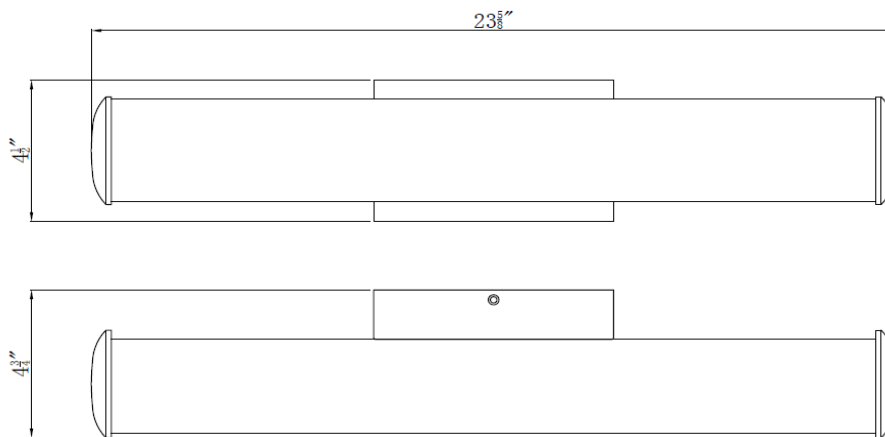

Burke 27" LED Bath Bar Light SN

Specifications

Material Construction:	Formed steel
Lens:	Frosted White Acrylic Lens
Lamp Type & Wattage:	Integrated 23 Watt LED Light
Lumens:	1560
Correlated Color Temp:	3000K
Color Rendering Index:	80 CRI
Rated Life:	50,000 Hours
Mounting:	Wall mounted
Finish:	Satin Nickel
Voltage:	120V
Weight:	3.59 lbs.
Dimming:	Dimmable

Dimensions

Warranty & Compliances

Warranty	10 Year Limited Warranty
UL/ ETL	ETL Listed for use in Damp Locations
ADA	N/A
EnergyStar	N/A

Companion Fixtures

578385 Burke 24" LED Bath Bar Light SN

Type:
Job:
Order Code:
Approvals: