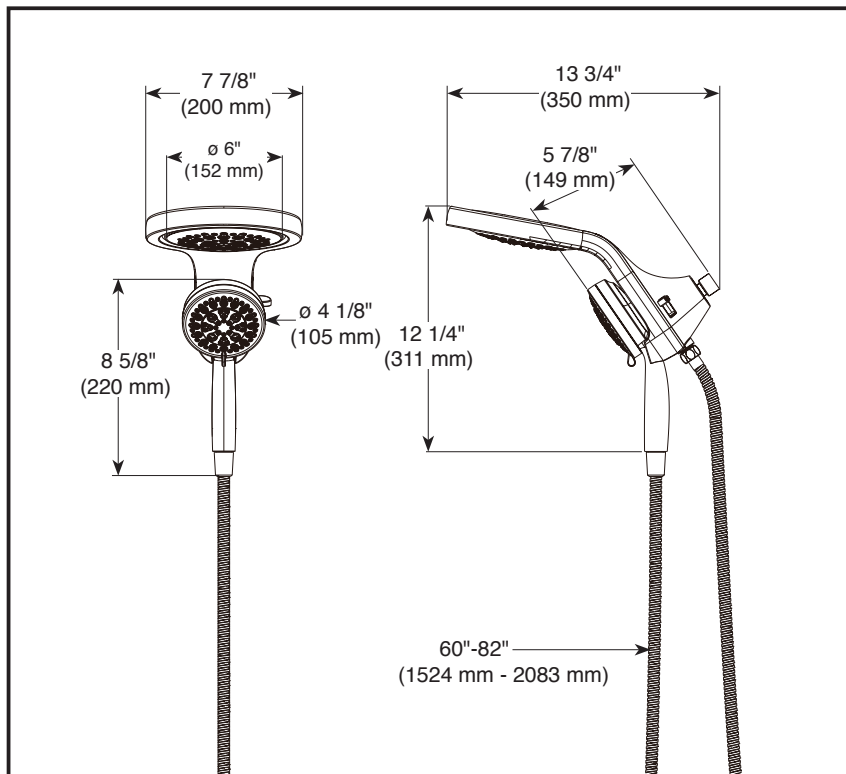

see what Delta can do™

HYDRORAIN SHOWER HEAD WITH HAND SHOWER

- 2-In-1 Shower
- 5-Spray Setting Hand Shower

FEATURES:

- Touch-Clean® Nozzles
- H₂Okinetic® Technology Hand Shower
- MagnaTite® Docking

STANDARD SPECIFICATIONS:

- Maximum 1.75 gpm @ 80 psi, 6.6 L/ min @ 550 kPa (58680▲)
- Maximum 2.5 gpm @ 80 psi, 9.5L/ min @ 550 kPa (58680▲-25)
- 60"-82" (1524 mm - 2083 mm) metal stretchable hose
- Integrated hand shower docks securely into shower head when not in use
- 3-Way diverter allows for single or shared operation of the raincan and hand shower
- Multi-function hand shower and single function raincan
- Hand shower dial changes spray modes including a pause feature - a non-positive shut-off
- Raincan rotates 40° (20° per side) for adjustable coverage
- Ball connector swivel angle is 34° (17° per side)

COMPLIES WITH:

- ASME A112.18.1 / CSA B125.1 ◆
- ASME A112.18.3 ◆
- EPA WaterSense® - Applies to 58680▲ only

58680▲
58680▲-25

Submitted Model No.: _____

Specific Features: _____

▲ Designate proper finish suffix

◆ Your Delta Faucet hand shower incorporates a backflow protection system that has been tested to be in compliance with ASME A112.18.3 and ASME A112.18.1/CSA B125.1. It incorporates two certified check valves in series, which operate independently and are integral, non-serviceable parts of the wand assembly.