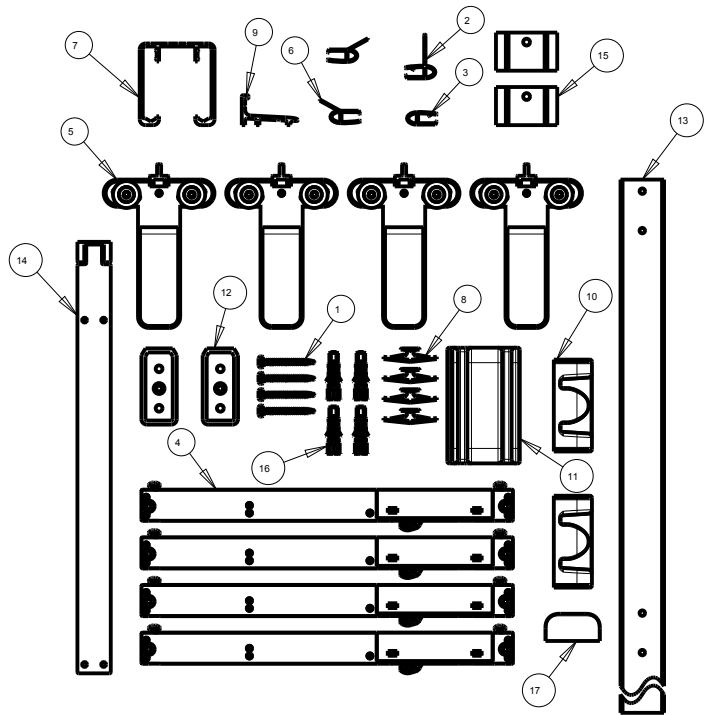

SHOWER DOOR

SLIDING MOD STYLE SHOWER TRACK 48-60"

ID	DESCRIPTION	QTY	MATERIAL
1	#8-18 X 1.5" LONG PHILLIPS HEAD	4	SS
2	6mm Blade Seal	1	PVC
3	6mm Bumper Seal	1	PVC
4	6mm Damper	4	ASSEMBLY
5	6mm Door Roller Assembly	4	ASSEMBLY
6	6mm Outer Angle Blade Seal	2	PVC
7	6mm Top Track	1	AL6463
8	Acrylic Wall Anchor	4	NYLON
9	Bottom Track	1	AL6463
10	Bumper	2	PVC
11	Center Divider	1	NYLON
12	Collar Bracket	2	ZINC_DIE_CAST
13	Collar Bracket Template	1	AL6063
14	Damper Drilling Template	1	NYLON
15	Retention Plate	2	NYLON
16	Tile Wall Anchors	4	PVC
17	Trim Cap	1	PVC

UNIQUE FEATURE: Constructed of Corrosion Resistant Anodized Aluminum.
48" - 60" Track Assembly Kit
Fits 48" Shower Doors with an Opening min/max of 43 3/8" - 47 3/8" (110cm-120cm),
with a Height of 71 1/2" (182cm).
Fits 60" Shower Doors with an Opening min/max of 50 1/8" - 58 1/2" (127cm-149cm),
with a Height of 71 1/2" (182cm).

MATERIALS:

1/4" (6mm) Tempered Glass Panel.

INSTALLATION:

Detailed Instructions and Hardware Included for Easy Installation.

UNIQUE FEATURE:

Spot Guard Easy Clean Coating.

Traditional:

48": Fits Doors with an Opening min/max of 43 3/8" - 47 3/8" (110cm-120cm), with a Height of 70" (178cm).

60": Fits Doors with an opening min/max of 50 1/8" - 58 1/2" (127cm-149cm), with a Height of 71" (180cm).

WARRANTY:

5 Year Limited Warranty.

see what Delta can do™

TECHNICAL DATA

Shower Door

CRESTFIELD HANDLE