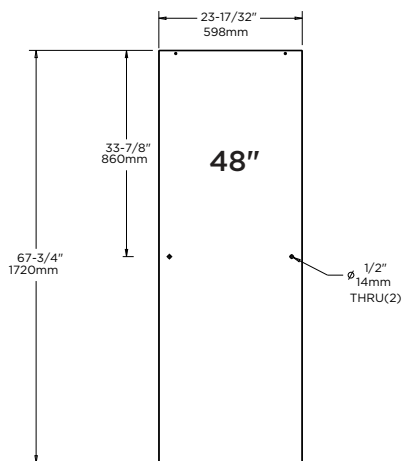

UNIQUE FEATURE: Constructed of Corrosion Resistant Anodized Aluminum.
48" - 60" Track Assembly Kit
Fits 48" Shower Doors with an Opening min/max of 43 3/8" - 47 3/8" (110cm-120cm),
with a Height of 71 1/2" (182cm).
Fits 60" Shower Doors with an Opening min/max of 50 1/8" - 58 1/2" (127cm-149cm),
with a Height of 71 1/2" (182cm).

NOTE: Height of 74" (188cm) Required for installation
Compatible with all 1/4 inch (6mm) Delta Shower Glass

WARRANTY: 5 Year Limited Warranty.

see what Delta can do

TECHNICAL DATA

Shower Door

SLIDING SHOWER 48" & 60" GLASS PANELS

60": Fits doors with an opening min/max of 50 1/8" - 59 3/8" (127cm-151cm), with a Height of 70" (178cm).

Contemporary:

48": Fits Doors with an Opening min/max of 43 3/8" - 47 3/8" (110cm-120cm), with a Height of 71" (180cm).

60": Fits Doors with an opening min/max of 50 1/8" - 58 1/2" (127cm-149cm), with a Height of 71" (180cm).

WARRANTY:

5 Year Limited Warranty.

see what Delta can do™

TECHNICAL DATA

Shower Door

CRESTFIELD HANDLE