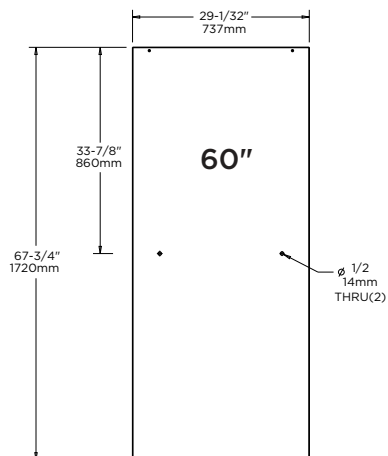

UNIQUE FEATURE: Constructed of Corrosion Resistant Anodized Aluminum.
48" - 60" Track Assembly Kit
Fits 48" Shower Doors with an Opening min/max of 43 3/8" - 47 3/8" (110cm-120cm),
with a Height of 71 1/2" (182cm).
Fits 60" Shower Doors with an Opening min/max of 50 1/8" - 58 1/2" (127cm-149cm),
with a Height of 71 1/2" (182cm).

NOTE: Height of 74" (188cm) Required for installation
Compatible with all 1/4 inch (6mm) Delta Shower Glass

WARRANTY: 5 Year Limited Warranty.

see what Delta can do

TECHNICAL DATA

Shower Door

SLIDING SHOWER 48" & 60" GLASS PANELS

60": Fits doors with an opening min/max of 50 1/8" - 59 3/8" (127cm-151cm), with a Height of 70" (178cm).

Contemporary:

48": Fits Doors with an Opening min/max of 43 3/8" - 47 3/8" (110cm-120cm), with a Height of 71" (180cm).

60": Fits Doors with an opening min/max of 50 1/8" - 58 1/2" (127cm-149cm), with a Height of 71" (180cm).

WARRANTY:

5 Year Limited Warranty.

see what Delta can do™

TECHNICAL DATA

Shower Door

CRESTFIELD HANDLE