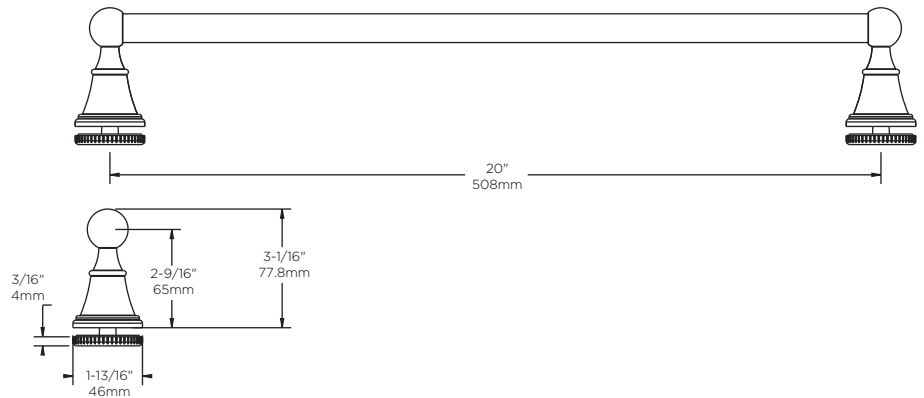

NOTE: Height of 74" (188cm) Required for installation
Compatible with all 1/4 inch (6mm) Delta Shower Glass

WARRANTY: 5 Year Limited Warranty.

see what Delta can do

TECHNICAL DATA

Shower Door

SLIDING SHOWER 48" & 60" GLASS PANELS

60": Fits doors with an opening min/max of 50 1/8" - 59 3/8" (127cm-151cm), with a Height of 70" (178cm).

Contemporary:

48": Fits Doors with an Opening min/max of 43 3/8" - 47 3/8" (110cm-120cm), with a Height of 71" (180cm).

60": Fits Doors with an opening min/max of 50 1/8" - 58 1/2" (127cm-149cm), with a Height of 71" (180cm).

WARRANTY:

5 Year Limited Warranty.

see what Delta can do™

TECHNICAL DATA

Shower Door

CRESTFIELD HANDLE

- MATERIALS:** Zinc Posts for all, Aluminum Bar: Brushed Nickel, Oil Rubbed Bronze, and Polished Brass. Stainless Steel Bar: Polished Chrome.
- INSTALLATION:** Detailed Instructions and Hardware Included for Easy Installation.
- UNIQUE FEATURE:** Coordinates with Delta® Faucets and Bath Hardware.
Compatible with All Delta® Sliding Bathtub or Shower Doors.
- WARRANTY:** 5 Year Limited Warranty.