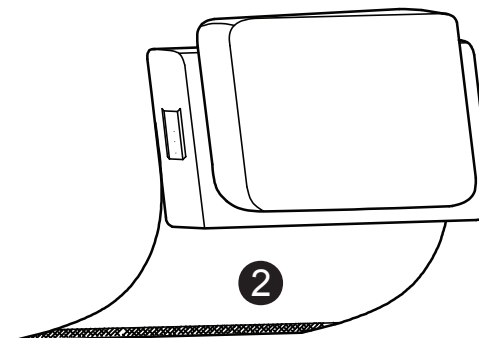

- This product has been designed for seating one (1) average adult. To prevent injury and damage to this unit, PROHIBIT jumping on it.
- This product is designed for home use and not intended for commercial use.
- Children under the age of 5, small infants and babies should not sleep alone on this product for safety reasons.
- Recommended # of people needed for handling: 2 (however it is always better to have an extra hand.)
- THIS INSTRUCTION BOOKLET CONTAINS **IMPORTANT** SAFETY INFORMATION. PLEASE READ AND KEEP FOR FUTURE REFERENCE.

PARTS

Seat Body
QTY:1

Backrest
QTY:1

Arm
QTY:1 Pair

Leg
QTY:4

M10 Washer
(Outer Dim : 45mm)
QTY:4

Step 1 :

Step 2 :