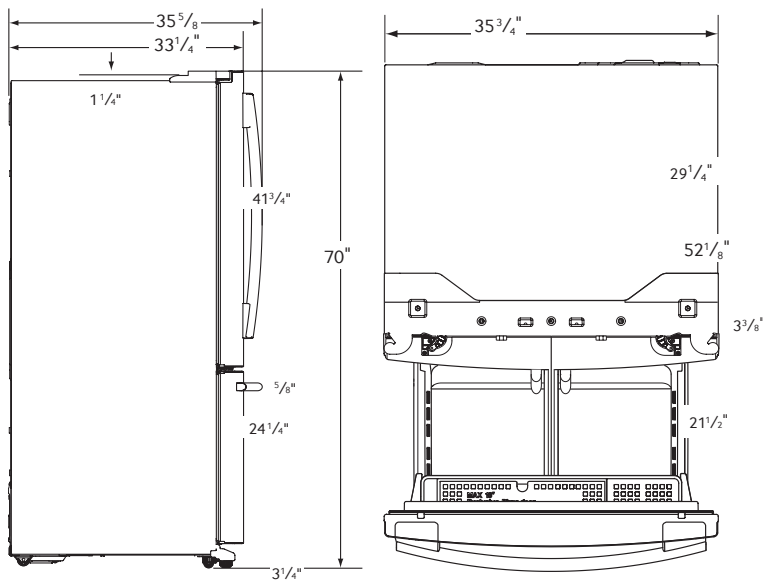

### Installing Your Refrigerator

1. Measure the height, width and depth of the opening, making sure to include baseboards, molding tile, countertop overhang, etc. Check to be sure there is enough room to open the door (consider walls, islands or other obstacles when measuring).
2. Refer to illustration below to determine dimensions.
3. Allow 2" of clearance on hinge side of refrigerator when installing next to a wall where handle may make contact.
4. Allow 1" minimum clearance at rear for proper air circulation and water/electrical connections. Allow a 3/8" minimum clearance at sides and top for ease of installation.
5. Ensure each door and entryway in the home is wide enough for the refrigerator to be moved through easily.

Please note: The following dimension and cutout information is for planning purposes only. For complete installation details consult manual packed with product, or download manual online at [samsung.com](http://samsung.com).

### Dimensions