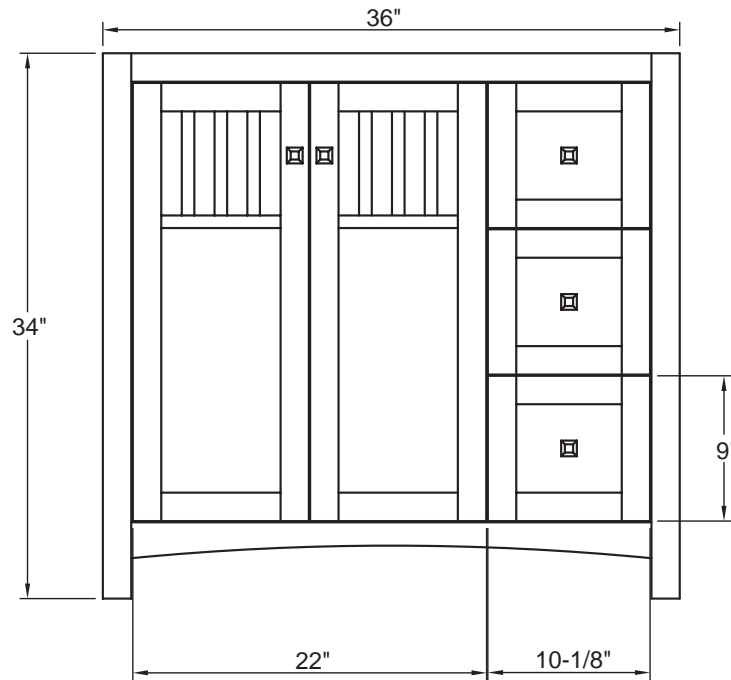

36" Knoxville Vanity

KNCA3621D

*Vanity Top, Undermount Sink,
Faucet, & Accessory Not
Included*

The Knoxville collection is finished in beautiful Nutmeg and is designed with clean lines in the handcrafted style of the Arts & Crafts movement. This 36" vanity will bring those rustic design qualities to your bathroom while at the same time offering generous storage space.

- Overall dimensions: 36" x 21 5/8" x 34"
- Two doors with slow-closing bumpers
- Three drawers with self slow-closing drawer glides
- Dovetail drawer construction for stronger joints
- Bronze knobs
- Nutmeg finish
- Solid Poplar wood and MDF with wood veneer
- To complete your bathroom with the Knoxville Collection please view the coordinating items

36" Vanity
KNCA3621D