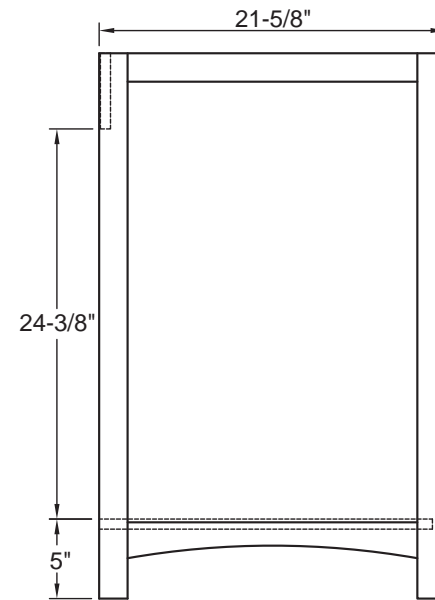

36" Knoxville Vanity

KNCA3621D

*Vanity Top, Undermount Sink,
Faucet, & Accessory Not
Included*

The Knoxville collection is finished in beautiful Nutmeg and is designed with clean lines in the handcrafted style of the Arts & Crafts movement. This 36" vanity will bring those rustic design qualities to your bathroom while at the same time offering generous storage space.

- Overall dimensions: 36" x 21 5/8" x 34"
- Two doors with slow-closing bumpers
- Three drawers with self slow-closing drawer glides
- Dovetail drawer construction for stronger joints
- Bronze knobs
- Nutmeg finish
- Solid Poplar wood and MDF with wood veneer
- To complete your bathroom with the Knoxville Collection please view the coordinating items

36" Vanity
KNCA3621D