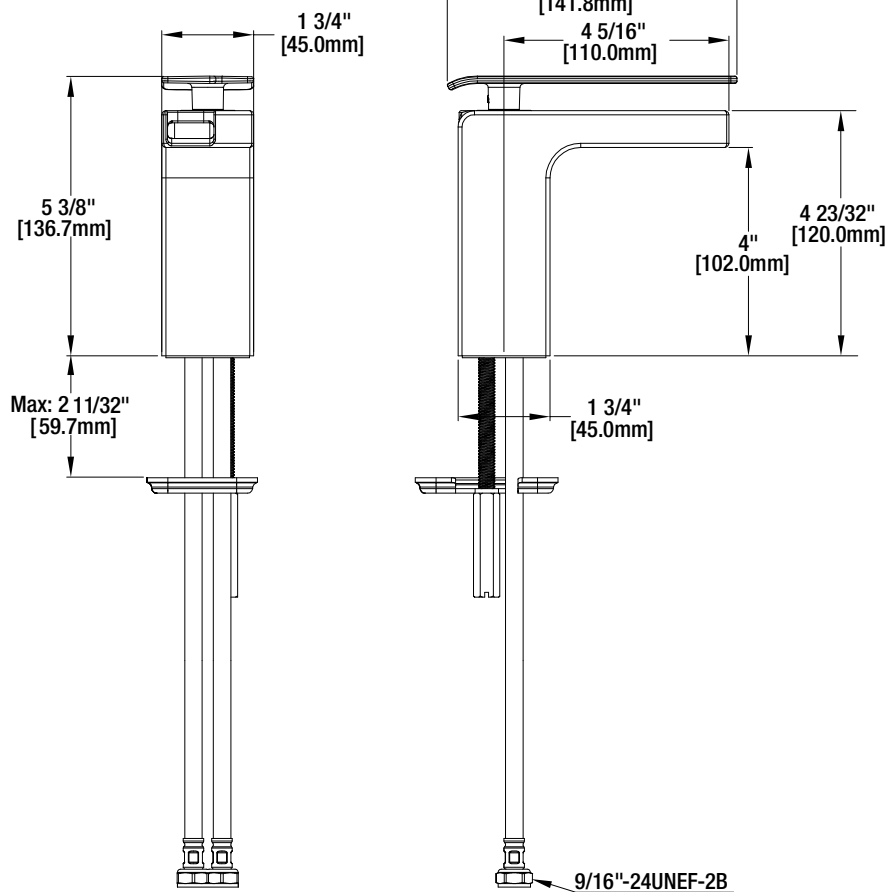

Single-Handle Lavatory Faucet

MODEL	SKU #	FINISH
HD67763W-5085	304353693	Brushed Nickel and Matte Black
HD67763W-5091	304353799	Chrome and Matte Black

FEATURES

- Requires 1-Hole Sink
- Max Flow Rate: 1.2 gpm (4.5 L/min) at 60 psi
- Max Countertop Thickness: 2 11/32"
- Spout Reach: 4 5/16"
- Spout Height: 4 23/32"
- Ceramic Valve for Lifetime Drip-Free Operation
- With Press Pop-up Assembly
- With Zinc Lever Handle

CODE COMPLIANCE

- IAPMO Certified: ASME A112.18.1/CSA B125.1
- Compliant to NSF/ANSI 61 Section 9
- Compliant to NSF/ANSI 372
- Calgreen Certified
- EPA WaterSense Certified
- Meets AB 1953 Lead Standard
- ADA Compliant

WARRANTY

- Limited Lifetime Warranty

INSTALLATION DIMENSIONS

Glacier Bay reserves the right to make changes in specifications and materials and to change and discontinue models, both without notice or obligation. Dimensions are for reference only.