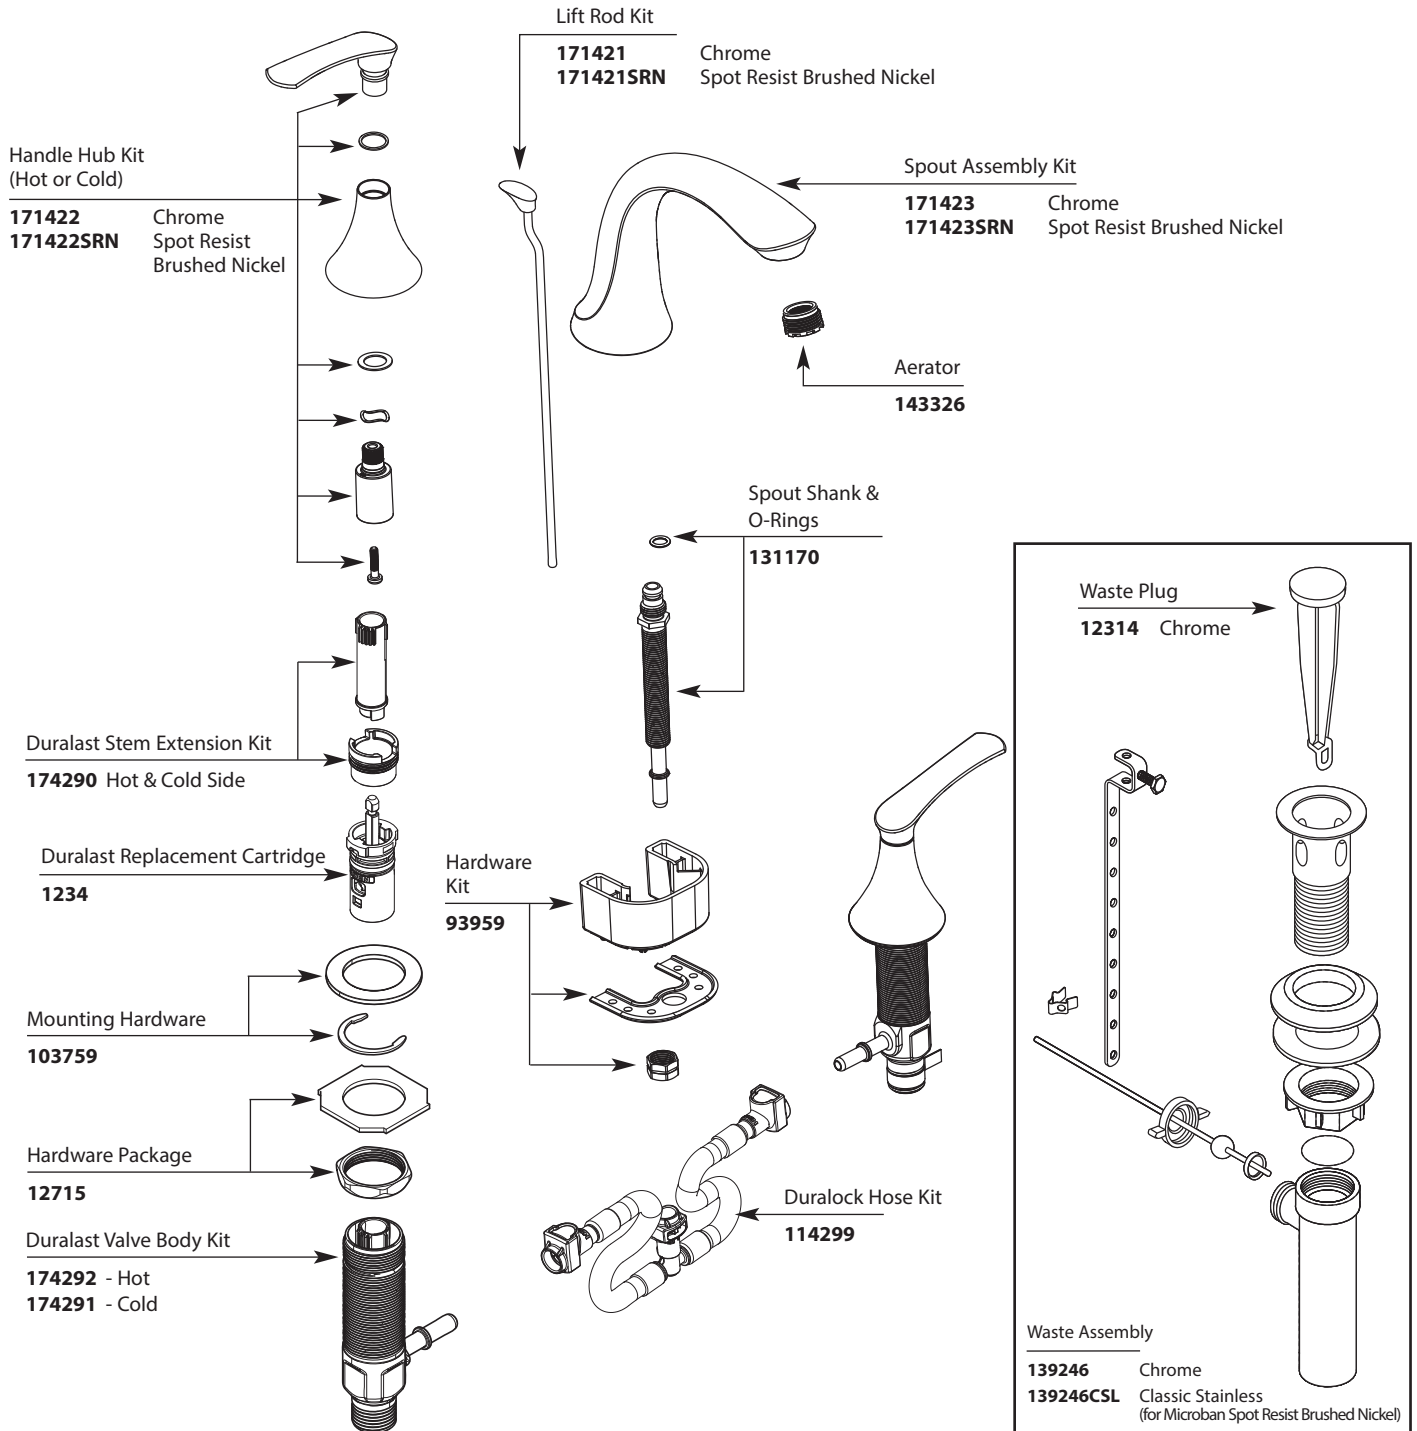

Buy it for looks. Buy it for life.®

■ Order by Part Number

*There is more than 1 version of this.
Page down to identify the version you have.*

Illustrated Parts

DARCY™ Two-Handle Widespread Lavatory Faucet

MODEL	HANDLE	FINISH
84551	Lever	Chrome
84551SRN	Lever	Spot Resist Brushed Nickel

Buy it for looks. Buy it for life.®

■ Order by Part Number

Illustrated Parts

DARCY™ Two-Handle Widespread Lavatory Faucet

MODEL	HANDLE	FINISH
84551	Lever	Chrome
84551SRN	Lever	Spot Resist Brushed Nickel

Buy it for looks. Buy it for life.®

Illustrated Parts

■ Order by Part Number

DARCY™		
Two-Handle Widespread Lavatory Faucet		
MODEL	HANDLE	FINISH
84551	Lever	Chrome
84551SRN	Lever	Spot Resist Brushed Nickel