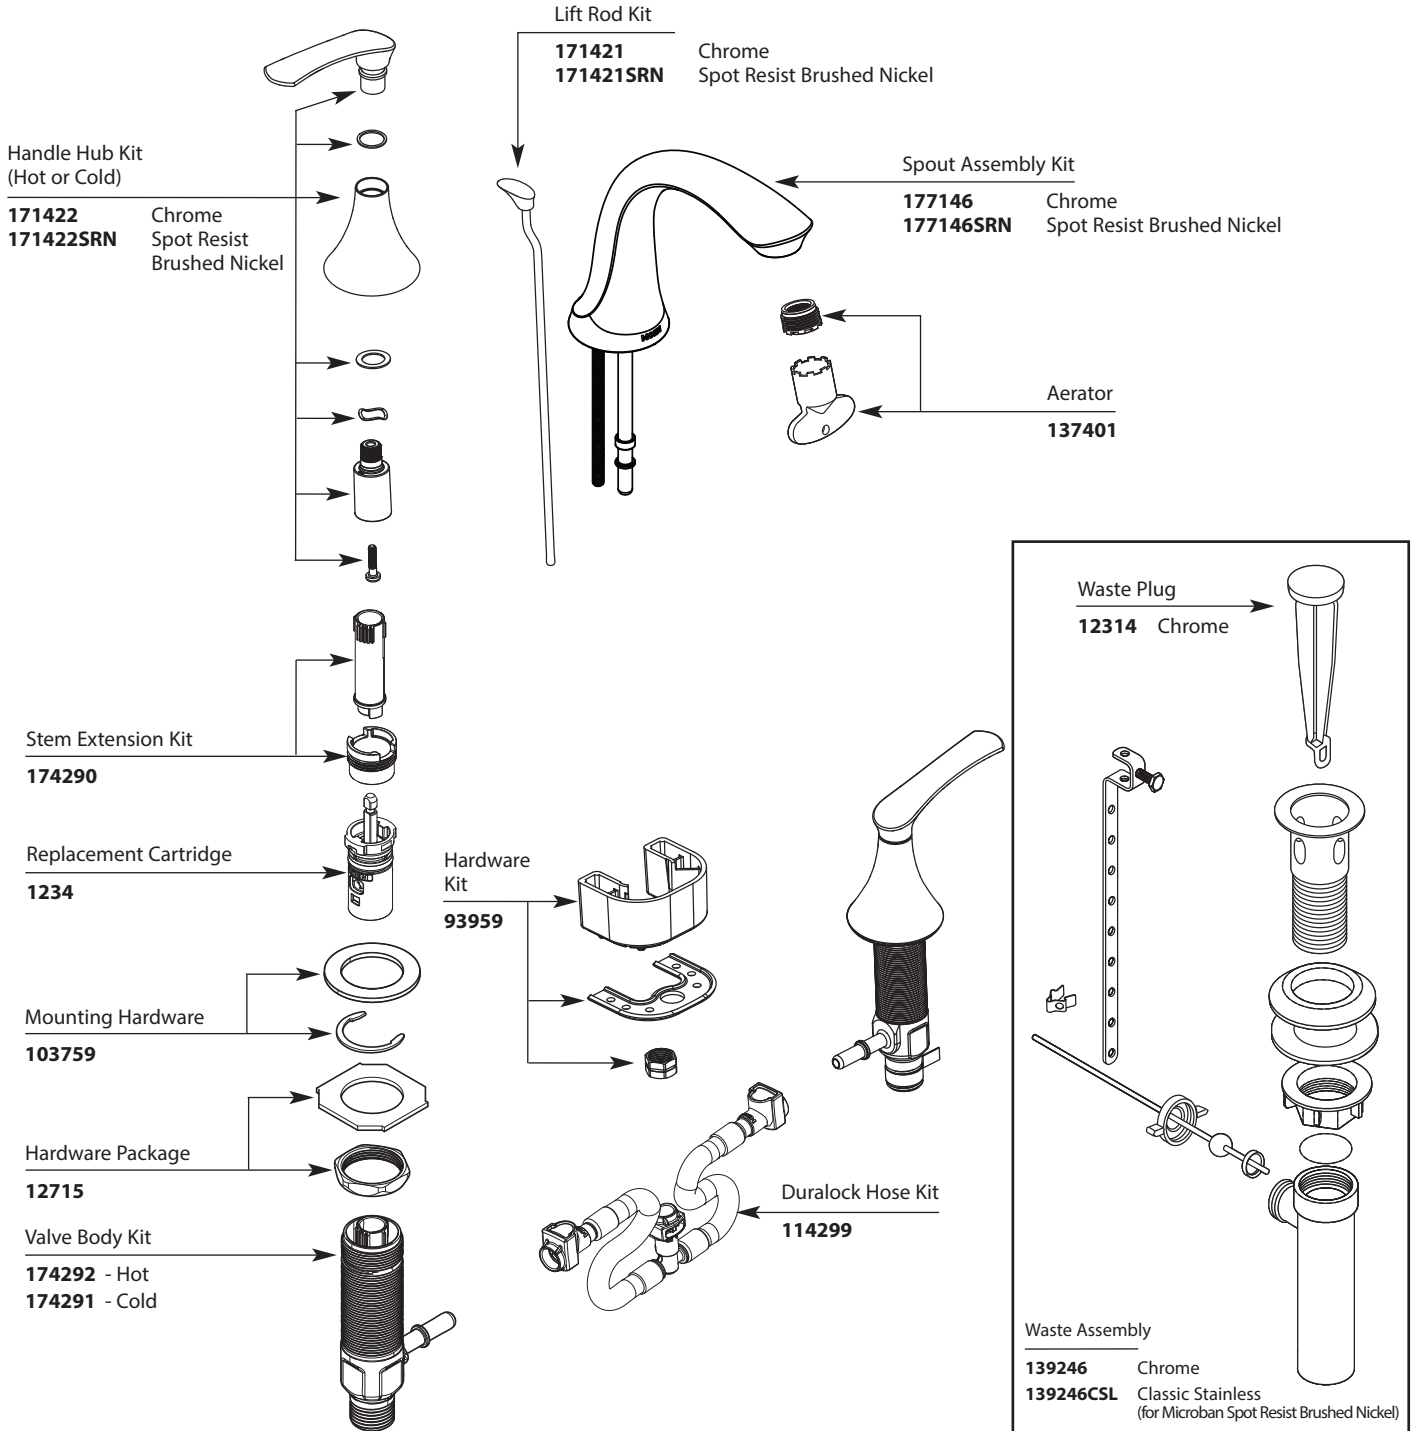

Buy it for looks. Buy it for life.®

■ Order by Part Number

*There is more than 1 version of this.
Page down to identify the version you have.*

Illustrated Parts

DARCY™ Two-Handle Widespread Lavatory Faucet

MODEL	HANDLE	FINISH
84551	Lever	Chrome
84551SRN	Lever	Spot Resist Brushed Nickel

Buy it for looks. Buy it for life.®

■ Order by Part Number

Illustrated Parts

DARCY™ Two-Handle Widespread Lavatory Faucet

MODEL	HANDLE	FINISH
84551	Lever	Chrome
84551SRN	Lever	Spot Resist Brushed Nickel

Buy it for looks. Buy it for life.®

Illustrated Parts

■ Order by Part Number

DARCY™		
Two-Handle Widespread Lavatory Faucet		
MODEL	HANDLE	FINISH
84551	Lever	Chrome
84551SRN	Lever	Spot Resist Brushed Nickel