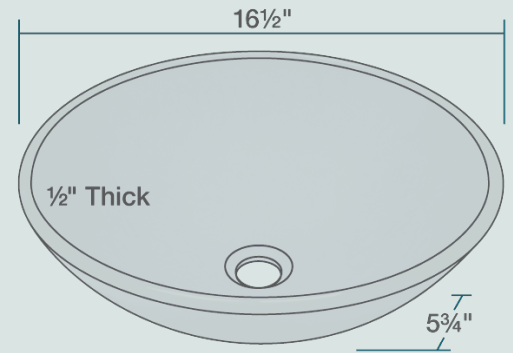

16 1/2" x 16 1/2" x 5 3/4"
 Tempered Glass
 Lifetime Warranty
 Foil-Undertone Glass Sink

Accessories

*Accessories not included

UPC: 819084010108

Features

<p>Vessel Installation</p>	<p>18" Minimum Cabinet Size</p>	<p>1/2" Thick</p>	<p>Tempered Glass</p>	<p>Limited Lifetime Warranty</p>	