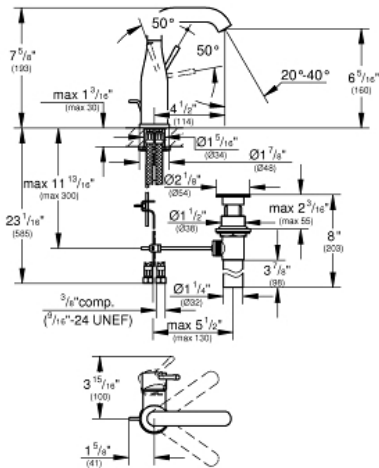

ESSENCE Single-Handle Bathroom Faucet M-Size

MODEL # 23485GNA

Pure Freude
an Wasser

Product Description:
ESSENCE
Single-Handle Bathroom Faucet M-Size

- Standard Specification:**
- Single hole installation
 - Metal lever handle
 - **GROHE SilkMove** 1.1" (28 mm) ceramic cartridge
 - With temperature limiter
 - **GROHE StarLight** finish
 - **GROHE EcoJoy** Mousseur 1.2 gpm
 - Swivel tubular spout with flow control and stop limiter
 - 1 1/4" pop-up waste set