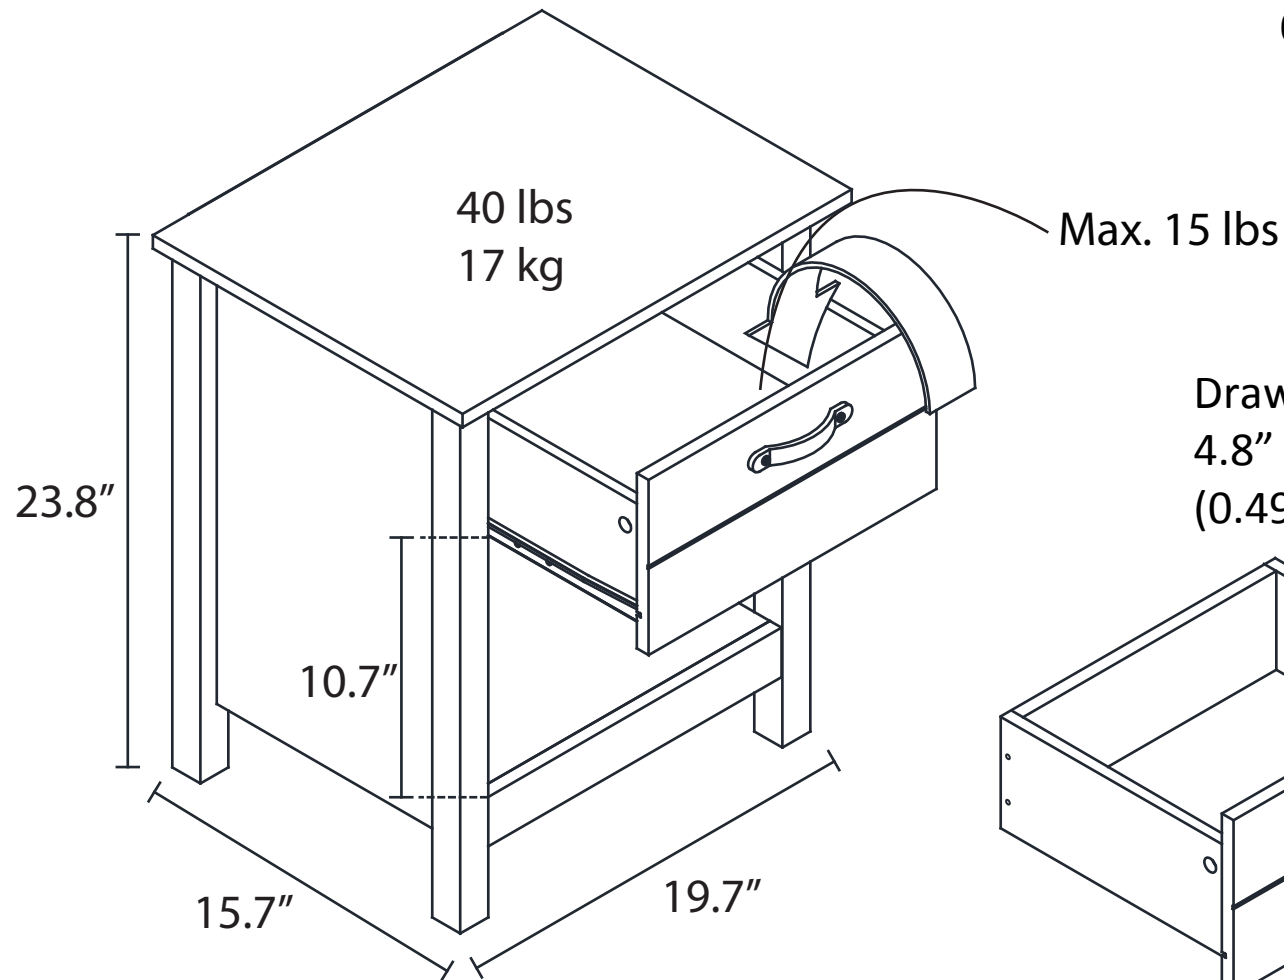

# River Layne Night Stand

5894103COM  
5894096COM  
5894325COM

ASSEMBLED DIMENSION (H X W X D)

23.8" X 19.7" X 15.7"

605 cm X 500 cm X 398 cm

Unit Weight : 28 lbs (12.7kg)

Drawers Compartment Size:  
4.8" H x 12.9" W x 13.7" D  
(0.49 cu. ft)