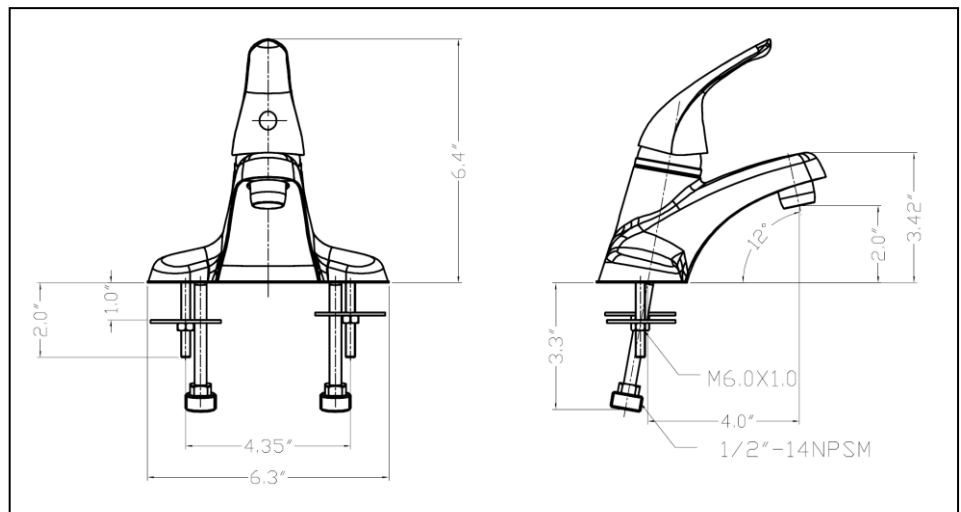

LAVATORY FAUCET

- **Classic Collection**
- **Single-Handle Deck Mount**
- **3-Hole Installation**
- **4" Centerset**

STANDARD SPECIFICATIONS

- Washerless cartridge
- 50/50 pop-up assembly
- Copper tube inlet with 1/2" male NPSM connection
- 2.2gpm max @ 60psi

FINISHES INCLUDE

- Chrome (UF34020)
- Brushed nickel (UF34023)
- Oil rubbed bronze (UF34025)

WARRANTY

- Limited lifetime warranty on workmanship and materials to the original purchaser

COMPLIES WITH

- NSF 61-9
- ASME A112.18.1
- CSA B125.1
- cUPC
- AB1953

tel. 888-OK-ULTRA (658-5872) • fax. 949-225-6099 • <http://www.ultrafaucets.com>

This specification is provided for reference only. Ultra Faucets reserves the right to modify specifications and materials without notice or obligation.