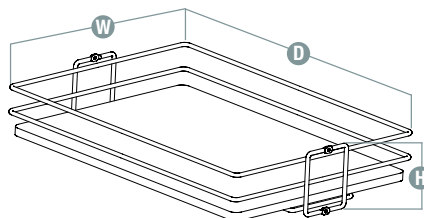

Center-Mount Pantry Roll-Out & Baskets

- Mounted to KV precision ball-bearing slides
- KV Eco-Friendly Frosted Nickel finish
- Center-Mount Baskets (sold separately) mount with four screws (included)
- Basket height can be varied in 3-3/4" increments
- Basket platforms are 1/2" thick Birch veneer with a UV-cured clear coat finish

Center-Mount Pantry Roll-Out
(P4650CM-FN shown)

Center-Mount Basket
(BP14CM-FNW shown)

P2500CM-FN with BP20CM-FNW

BP11CM-FNW

Stock #	Maximum # of Baskets	Individual Product Dimensions			Platform [Wire/Platform]	Units per Carton	Weight per Carton
		Height H	Width W	Depth D			
CENTER-MOUNT PANTRY ROLL-OUTS							
P1875CM-FN	2	20-1/2" – 22-1/2" [521-572 mm]	3-13/16" [97 mm]	22-1/4" [565 mm]	Frosted Nickel*/Birch	1	12.6 lbs. [5.7 kg.]
P2500CM-FN	2	26-3/4" – 28-3/4" [679-730 mm]	3-13/16" [97 mm]	22-1/4" [565 mm]	Frosted Nickel*/Birch	1	13.5 lbs. [6.1 kg.]
P4250CM-FN	4	44" – 49-3/8" [1,118-1254 mm]	3-13/16" [97 mm]	22-1/4" [565 mm]	Frosted Nickel*/Birch	1	15.6 lbs. [7.1 kg.]
P4650CM-FN	5	48" – 53-3/8" [1,219-1356 mm]	3-13/16" [97 mm]	22-1/4" [565 mm]	Frosted Nickel*/Birch	1	15.9 lbs. [7.2 kg.]
P5450CM-FN	6	56" – 61-3/8" [1,422-1559 mm]	3-13/16" [97 mm]	22-1/4" [565 mm]	Frosted Nickel*/Birch	1	17 lbs. [7.7 kg.]
CENTER-MOUNT BASKETS							
BP5CM-FNW	–	4-1/8" [105 mm]	5" [127 mm]	20-7/16" [519 mm]	Frosted Nickel*/Birch	2	6.3 lbs. [2.9 kg.]
BP8CM-FNW	–	4-1/8" [105 mm]	8" [203 mm]	20-7/16" [519 mm]	Frosted Nickel*/Birch	2	8.8 lbs. [4.0 kg.]
BP11CM-FNW	–	4-1/8" [105 mm]	11" [279 mm]	20-7/16" [519 mm]	Frosted Nickel*/Birch	2	12.1 lbs. [5.5 kg.]
BP14CM-FNW	–	4-1/8" [105 mm]	14" [356 mm]	20-7/16" [519 mm]	Frosted Nickel*/Birch	2	13.5 lbs. [6.1 kg.]
BP17CM-FNW	–	4-1/8" [105 mm]	17" [432 mm]	20-7/16" [519 mm]	Frosted Nickel*/Birch	2	16 lbs. [7.3 kg.]
BP20CM-FNW	–	4-1/8" [105 mm]	20" [508 mm]	20-7/16" [519 mm]	Frosted Nickel*/Birch	2	17.4 lbs. [7.9 kg.]