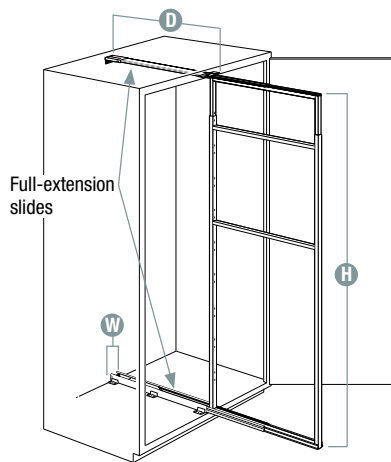

Center-Mount Pantry Roll-Out & Baskets

- Mounted to KV precision ball-bearing slides
- KV Eco-Friendly Frosted Nickel finish
- Center-Mount Baskets (sold separately) mount with four screws (included)
- Basket height can be varied in 3-3/4" increments
- Basket platforms are 1/2" thick Birch veneer with a UV-cured clear coat finish

Center-Mount Pantry Roll-Out
(P4650CM-FN shown)

Center-Mount Basket
(BP14CM-FNW shown)

P2500CM-FN with BP20CM-FNW

BP11CM-FNW

Stock #	Maximum # of Baskets	Individual Product Dimensions			Platform [Wire/Platform]	Units per Carton	Weight per Carton
		Height H	Width W	Depth D			
CENTER-MOUNT PANTRY ROLL-OUTS							
P1875CM-FN	2	20-1/2" – 22-1/2" [521-572 mm]	3-13/16" [97 mm]	22-1/4" [565 mm]	Frosted Nickel*/Birch	1	12.6 lbs. [5.7 kg.]
P2500CM-FN	2	26-3/4" – 28-3/4" [679-730 mm]	3-13/16" [97 mm]	22-1/4" [565 mm]	Frosted Nickel*/Birch	1	13.5 lbs. [6.1 kg.]
P4250CM-FN	4	44" – 49-3/8" [1,118-1254 mm]	3-13/16" [97 mm]	22-1/4" [565 mm]	Frosted Nickel*/Birch	1	15.6 lbs. [7.1 kg.]
P4650CM-FN	5	48" – 53-3/8" [1,219-1356 mm]	3-13/16" [97 mm]	22-1/4" [565 mm]	Frosted Nickel*/Birch	1	15.9 lbs. [7.2 kg.]
P5450CM-FN	6	56" – 61-3/8" [1,422-1559 mm]	3-13/16" [97 mm]	22-1/4" [565 mm]	Frosted Nickel*/Birch	1	17 lbs. [7.7 kg.]
CENTER-MOUNT BASKETS							
BP5CM-FNW	–	4-1/8" [105 mm]	5" [127 mm]	20-7/16" [519 mm]	Frosted Nickel*/Birch	2	6.3 lbs. [2.9 kg.]
BP8CM-FNW	–	4-1/8" [105 mm]	8" [203 mm]	20-7/16" [519 mm]	Frosted Nickel*/Birch	2	8.8 lbs. [4.0 kg.]
BP11CM-FNW	–	4-1/8" [105 mm]	11" [279 mm]	20-7/16" [519 mm]	Frosted Nickel*/Birch	2	12.1 lbs. [5.5 kg.]
BP14CM-FNW	–	4-1/8" [105 mm]	14" [356 mm]	20-7/16" [519 mm]	Frosted Nickel*/Birch	2	13.5 lbs. [6.1 kg.]
BP17CM-FNW	–	4-1/8" [105 mm]	17" [432 mm]	20-7/16" [519 mm]	Frosted Nickel*/Birch	2	16 lbs. [7.3 kg.]
BP20CM-FNW	–	4-1/8" [105 mm]	20" [508 mm]	20-7/16" [519 mm]	Frosted Nickel*/Birch	2	17.4 lbs. [7.9 kg.]