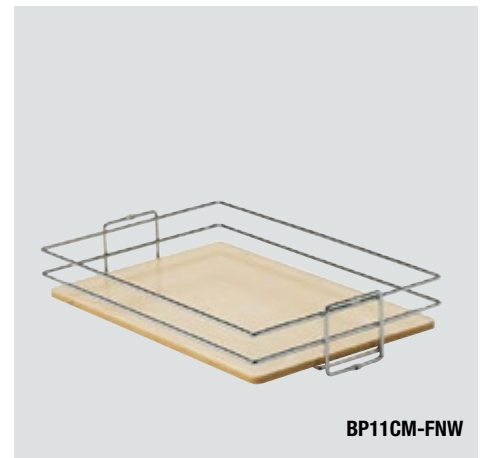

Center-Mount Pantry Roll-Out & Baskets

- Mounted to KV precision ball-bearing slides
- KV Eco-Friendly Frosted Nickel finish
- Center-Mount Baskets (sold separately) mount with four screws (included)
- Basket height can be varied in 3-3/4" increments
- Basket platforms are 1/2" thick Birch veneer with a UV-cured clear coat finish

Center-Mount Pantry Roll-Out
(P4650CM-FN shown)

Center-Mount Basket
(BP14CM-FNW shown)

P2500CM-FN with BP20CM-FNW

BP11CM-FNW

Stock #	Maximum # of Baskets	Individual Product Dimensions			Platform [Wire/Platform]	Units per Carton	Weight per Carton
		Height H	Width W	Depth D			
CENTER-MOUNT PANTRY ROLL-OUTS							
P1875CM-FN	2	20-1/2" – 22-1/2" [521-572 mm]	3-13/16" [97 mm]	22-1/4" [565 mm]	Frosted Nickel*/Birch	1	12.6 lbs. [5.7 kg.]
P2500CM-FN	2	26-3/4" – 28-3/4" [679-730 mm]	3-13/16" [97 mm]	22-1/4" [565 mm]	Frosted Nickel*/Birch	1	13.5 lbs. [6.1 kg.]
P4250CM-FN	4	44" – 49-3/8" [1,118-1254 mm]	3-13/16" [97 mm]	22-1/4" [565 mm]	Frosted Nickel*/Birch	1	15.6 lbs. [7.1 kg.]
P4650CM-FN	5	48" – 53-3/8" [1,219-1356 mm]	3-13/16" [97 mm]	22-1/4" [565 mm]	Frosted Nickel*/Birch	1	15.9 lbs. [7.2 kg.]
P5450CM-FN	6	56" – 61-3/8" [1,422-1559 mm]	3-13/16" [97 mm]	22-1/4" [565 mm]	Frosted Nickel*/Birch	1	17 lbs. [7.7 kg.]
CENTER-MOUNT BASKETS							
BP5CM-FNW	–	4-1/8" [105 mm]	5" [127 mm]	20-7/16" [519 mm]	Frosted Nickel*/Birch	2	6.3 lbs. [2.9 kg.]
BP8CM-FNW	–	4-1/8" [105 mm]	8" [203 mm]	20-7/16" [519 mm]	Frosted Nickel*/Birch	2	8.8 lbs. [4.0 kg.]
BP11CM-FNW	–	4-1/8" [105 mm]	11" [279 mm]	20-7/16" [519 mm]	Frosted Nickel*/Birch	2	12.1 lbs. [5.5 kg.]
BP14CM-FNW	–	4-1/8" [105 mm]	14" [356 mm]	20-7/16" [519 mm]	Frosted Nickel*/Birch	2	13.5 lbs. [6.1 kg.]
BP17CM-FNW	–	4-1/8" [105 mm]	17" [432 mm]	20-7/16" [519 mm]	Frosted Nickel*/Birch	2	16 lbs. [7.3 kg.]
BP20CM-FNW	–	4-1/8" [105 mm]	20" [508 mm]	20-7/16" [519 mm]	Frosted Nickel*/Birch	2	17.4 lbs. [7.9 kg.]