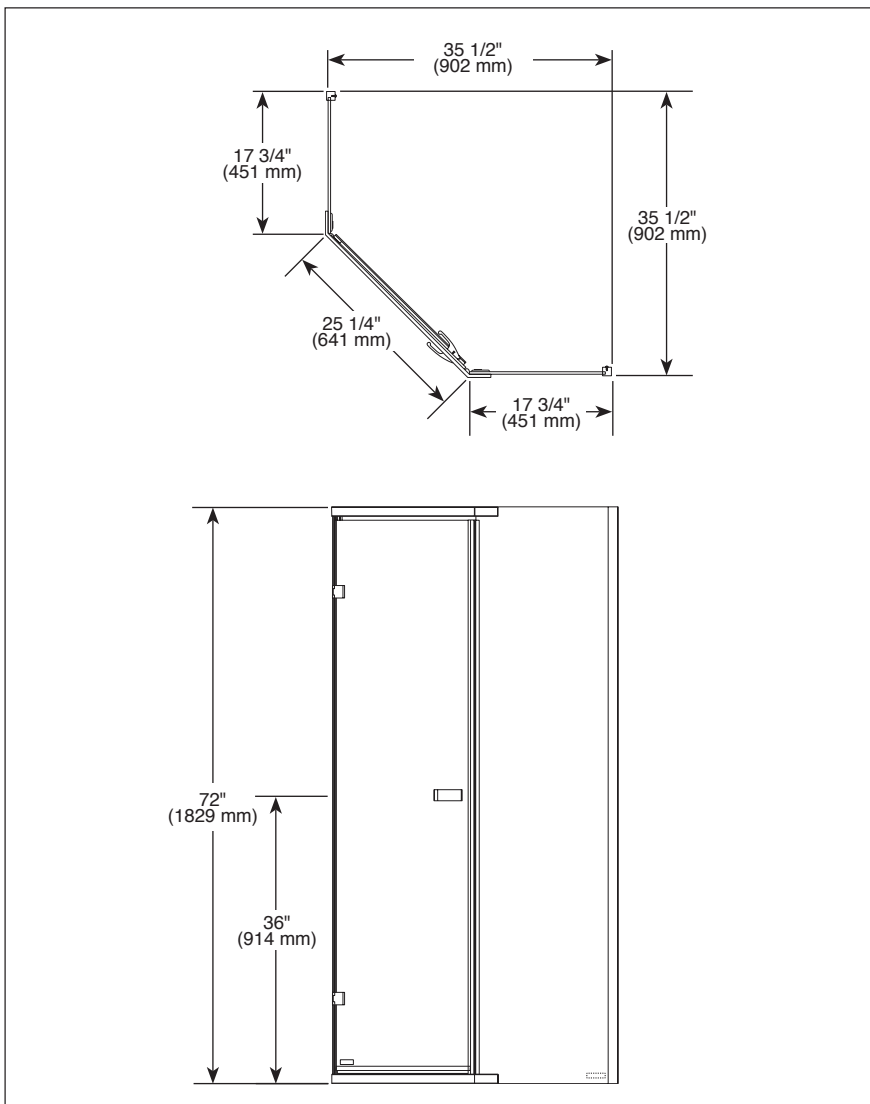

see what Delta can do™

38" FRAMELESS NEO-ANGLE SHOWER ENCLOSURE

- Designed to Fit Delta 38" Neo-Angle Shower Base
- Right or Left Door Swing Installation
- Frameless 1/4" Clear Tempered Glass Door and Panels
- Can Install with Tile Applications
- 5 Year Limited Residential Warranty
- 1 Year Limited Commercial Warranty

COLOR/FINISH

- Clear Glass
- Brushed Stainless Steel Hardware for SS model
- Chrome Hardware for PC model

COMPLIES WITH:

- IAPMO IGC 154

Submitted Model No.: _____

Specific Features: _____

▲ Designate proper finish suffix. PC: Polished Chrome, SS: Stainless Steel